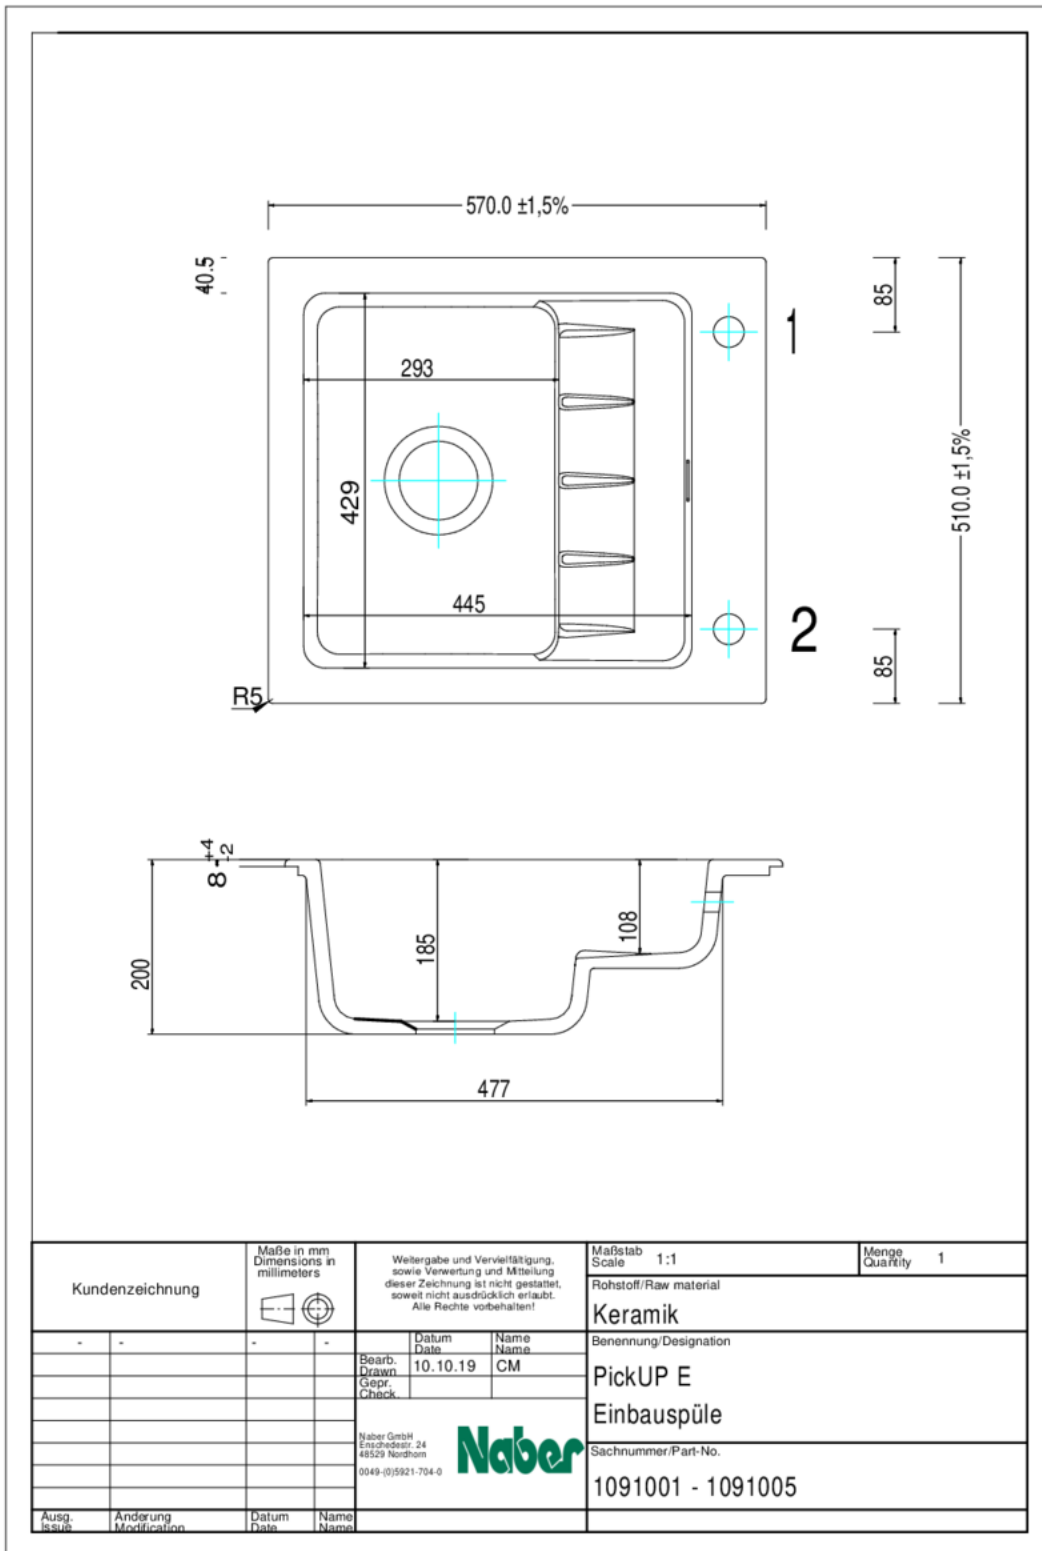

1091005 | white matt

- ✓ Built-in sink
- ✓ ceramic
- ✓ Eccentric set, chrome-plated

Built-in sink. Ceramic, single bowl with second level, reversible, 3½" basket strainer valve flush with premium rotational excenter fitting, chromed, drill hole 1+2 drilled through.

— suitable for worktop thicknesses from 30 mm

— cut-out approx. 540 x 480 mm, R 5 mm

Design by Hans Winkler Design, Grafenau.

[more infos...](#)

Technical data

Article type	Sink	Height main sink	185 mm
Width	570 mm	Depth main sink	429 mm
Material	ceramic	Flushing radius (R)	5
Designer	Design by Hans Winkler Design, Grafenau.	Material thickness worktop minimum	30 mm
Note	we recommend using a faucet with pull-out spout or shower head	Number of tap holes	1
Cabinet width	600 mm	Armature bench	Yes
Cut-out dimension	approx. 540 x 480 mm, R 5 mm	Number of holes	2
Surface/coating	matt	Arrangement sinks	Reversible
Excenter fitting	Eccentric set, chrome-plated	Number of sinks	1 main sink
Valve type	3½" basket strainer valve flush	Number of overflow points	1
Overflow	Overflow in the main basin	Draining board	With integrated drainer
Installation variant	Built-in sink	Garnish actuation	Chrome-plated rotary eccentric
Main sink width	293 mm		

Recommendations

5011252	Arco 2, Sink faucet, chrome, high pressure
---------	--------------------------------------------

Dimensional sketch (PDF)

Installation dimensions (PDF)