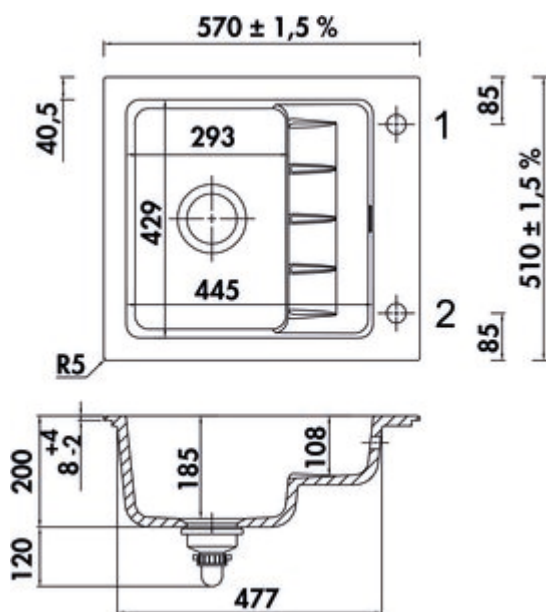

1091005 | white matt

- ✓ Built-in sink
- ✓ ceramic
- ✓ Eccentric set, chrome-plated

Built-in sink. Ceramic, single bowl with second level, reversible, 3½" basket strainer valve flush with premium rotational excenter fitting, chromed, drill hole 1+2 drilled through.

— suitable for worktop thicknesses from 30 mm

— cut-out approx. 540 x 480 mm, R 5 mm

Design by Hans Winkler Design, Grafenau.

[more infos...](#)

Technical data

Article type	Sink	Height main sink	185 mm
Width	570 mm	Depth main sink	429 mm
Material	ceramic	Flushing radius (R)	5
Designer	Design by Hans Winkler Design, Grafenau.	Material thickness worktop minimum	30 mm
Note	we recommend using a faucet with pull-out spout or shower head	Number of tap holes	1
Cabinet width	600 mm	Armature bench	Yes
Cut-out dimension	approx. 540 x 480 mm, R 5 mm	Number of holes	2
Surface/coating	matt	Arrangement sinks	Reversible
Excenter fitting	Eccentric set, chrome-plated	Number of sinks	1 main sink
Valve type	3½" basket strainer valve flush	Number of overflow points	1
Overflow	Overflow in the main basin	Draining board	With integrated drainer
Installation variant	Built-in sink	Garnish actuation	Chrome-plated rotary eccentric
Main sink width	293 mm		

Recommendations

5011252	Arco 2, Sink faucet, chrome, high pressure
---------	--------------------------------------------

Dimensional sketch (PDF)

Installation dimensions (PDF)