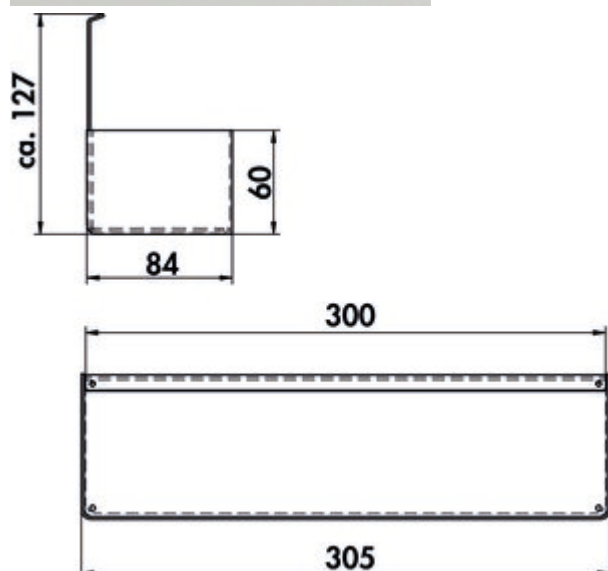

## transFORM tray 2

Product number: 8041221

Configuration: black matt

### Configuration options

8041221 | black matt

- ✓ Rail system
- With removable box.
- powder-coated
- 120 x 300 x 84 mm (H x W x D)

[more infos...](#)

### Technical data

Article type	Rail system	Surface/coating	powder coated
Width	300 mm	Field of use & application	Inside

## Accessories

8041210	transFORM basic profile, Rail system, L 1800 mm
8041211	transFORM basic profile, Rail system, L 2400 mm
8041212	transFORM cover profile, Rail system, L 1800 mm
8041213	transFORM cover profile, Rail system, L 2400 mm
8041214	transFORM profile, Rail system, L 900 mm
8041215	transFORM profile, Rail system, L 1200 mm
8041216	transFORM profile, Rail system, L 1500 mm
8041217	transFORM add-on unit, Rail system, 750 x 300 x 180 mm (H x W x D)
8041218	transFORM add-on unit, Rail system, 900 x 300 x 180 mm (H x W x D)
8041219	transFORM add-on unit, Rail system, 1200 x 300 x 180 mm (H x W x D)
8041220	transFORM tray 1, Rail system, black matt
8041221	transFORM tray 2, Rail system, black matt
8041222	transFORM tray 3, Rail system, black matt
8041223	transFORM spice rack, Rail system, black matt
8041224	transFORM bottle holder, Rail system, black matt
8041225	transFORM tray 4, Rail system, black matt
8041226	transFORM paper roll holder, Rail system, black matt
8041227	transFORM glass holder, Rail system, black matt
8041228	transFORM hook strip, Rail system, black matt
8041229	transFORM tubular pot, Rail system, black matt
8041230	transFORM Powerbox, Rail system, black matt
8041245	transFORM profile, Rail system, L 1800 mm
8041246	transFORM profile, Rail system, L 2400 mm
8041258	transFORM set 1, Rail system, black matt
8041255	transFORM set 2, Rail system, black matt
8041256	transFORM set 3, Rail system, black matt
8041254	transFORM set 4, Shelf system, black matt