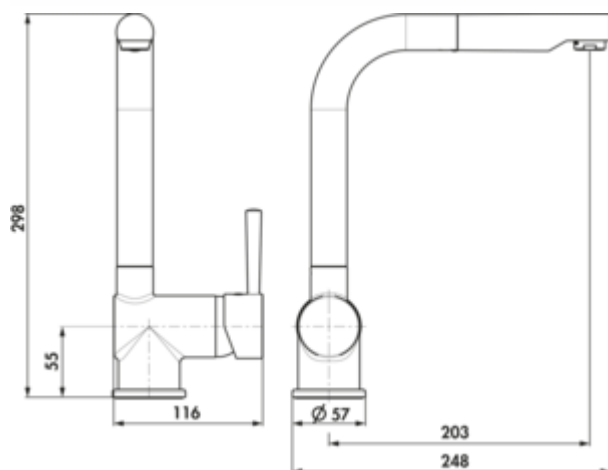

LINEA Drive 2

Product number: 5011064

Configuration: chrome, high pressure

Configuration options

5011064 | chrome, high pressure

5011065 | stainless steel coloured, high pressure

5011088 | stainless steel coloured, low pressure

5011096 | black matt, high pressure

- ✓ Sink faucet
- ✓ high pressure
- ✓ with swivelling/pull-out

Single lever faucet. With **swivelling/pull-out** outlet, side lever and ceramic cartridge.

— **scald protection** (maximum temperature to be set at the cartridge)

— swivel range 360°

— drill Ø 35 mm

— corresponds to the German and European drinking water regulation/directive

BELGAQUA

[more infos...](#)

Technical data

Article type	Sink faucet	Swivel range outlet	360°
Brand	LINEA	Type of fitting	Single lever faucet
Number of handles	1	Operating pressure	high pressure
Total installation height	298 mm	Width	57 mm
Height	298 mm	Material	brass
Outreach	203 mm	Swivel range handle	0 °
Outlet	with swivelling/pull-out	Number of tap holes	1
Operating mode	Lever	Temperature limiter/scald protection	Yes
Drilling diameter	35 mm	Minimum distance wall to centre tap hole	0 mm
Handle position	side lever	Temperature adjustable	Yes
Cartridge with ceramic sealing discs	Yes	Max. Flow rate at 3 bar	7,2 l/min