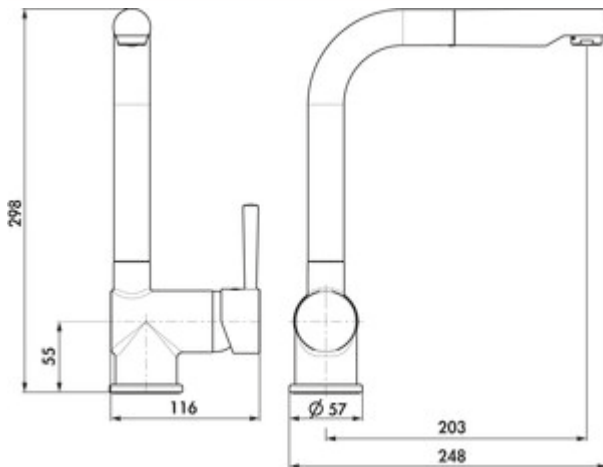

## LINEA Drive 2

Product number: 5011064

Configuration: chrome, high pressure

### Configuration options

- 5011064 | chrome, high pressure
- 5011065 | stainless steel coloured, high pressure
- 5011088 | stainless steel coloured, low pressure
- 5011096 | black matt, high pressure

- ✓ Sink faucet
- ✓ high pressure
- ✓ with swivelling/pull-out

Single lever faucet. With swivelling/pull-out outlet, side lever and ceramic cartridge.

- scald protection (maximum temperature to be set at the cartridge)
- swivel range 360°
- drill Ø 35 mm
- corresponds to the German and European drinking water regulation/directive

### Technical data

Article type	Sink faucet	Type of fitting	Single lever faucet
Brand	LINEA	Operating pressure	high pressure
Number of handles	1	Width	57 mm
Total installation height	298 mm	Material	brass
Outreach	203 mm	Swivel range handle	0 °
Outlet	with swivelling/pull-out	Number of tap holes	1
Operating mode	Lever	Temperature limiter/scald protection	Yes
Drilling diameter	35 mm	Spring-guided hose shower	No
Handle position	right	Minimum distance wall to centre tap hole	0 mm
Cartridge with ceramic sealing discs	Yes	Temperature adjustable	Yes
Swivel range outlet	360°	Max. Flow rate at 3 bar	7,2 l/min