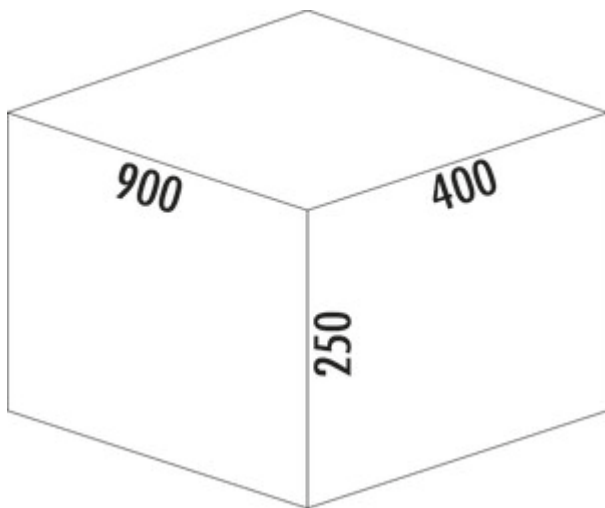

Cox Stand-UP[®] 250 S/900-4

Product number: 8013388

Configuration: with bio lid, anthracite, H 250 mm

Configuration options

8013387 | without bio lid, anthracite, H 250 mm

8013388 | with bio lid, anthracite, H 250 mm

- ✓ Existing pull-outs
- ✓ 38 l
- ✓ Number of containers: 4

For mounting on existing pull-outs with a nominal depth of 450 mm and 500 mm.

— maximum frame height (dimension from the bottom of the drawer to the top edge of the frame) 145 mm

— minimum installation depth (internal dimension of the drawer) 400 mm

— waste volume 38 (2 X 13/ 2 x 6) litres

— total height 250 mm

— installation height without complete lid 240 mm

— complete lid can be mounted behind the upper front to save space

— bucket height 216 mm

[more infos...](#)

Technical data

Article type	Waste collection system	Number of containers	4
Height	250 mm	Total volume	38 l
Width	900 mm	Volume/content container 1	13 l
Mounting/Fixing	on existing pull-outs	Volume/content container 2	13 l
Further	maximum frame height (dimension from the bottom of the drawer to the top edge of the frame) 145 mm	Volume/content container 3	6 l
Installation_height_list	without complete lid 240 mm	Volume/content container 4	6 l
Cabinet width	900 mm	Colour guide	anthracite
Shape	angular	Colour container lid	anthracite/green
Frame colour	anthracite	Design	Existing pull-outs
Material container	plastic	Volume/Content container	13/13/6/6
Colour total cover	anthracite	Organic lid	Yes
Cover	Yes	Guide rail depth	450 - 500 mm
Lid type(s)	Complete lid	Bucket height	216 mm