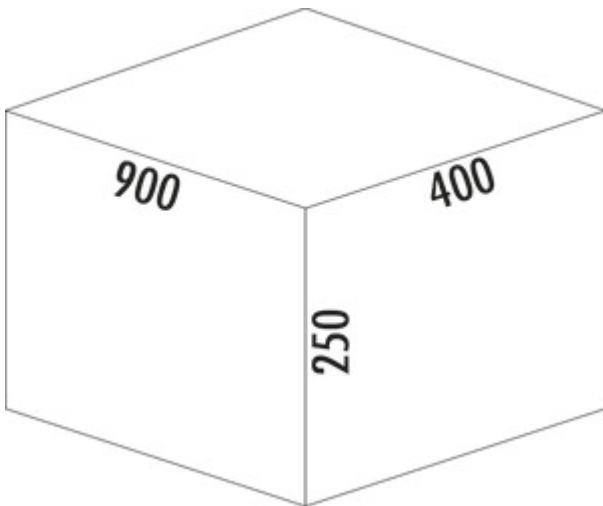

Cox Stand-UP[®] 250 S/900-4

Product number: 8013388

Configuration: with bio lid, anthracite, H 250 mm

Configuration options

8013387 | without bio lid, anthracite, H 250 mm

8013388 | with bio lid, anthracite, H 250 mm

- ✓ Existing pull-outs
- ✓ 38 l
- ✓ Number of containers: 4

For mounting on existing pull-outs with a nominal depth of 450 mm and 500 mm.

- maximum frame height (dimension from the bottom of the drawer to the top edge of the frame) 145 mm
- minimum installation depth (internal dimension of the drawer) 400 mm
- waste volume 38 (2 X 13/ 2 x 6) litres
- total height 250 mm
- installation height without complete lid 240 mm
- complete lid can be mounted behind the upper front to save space
- bucket height 216 mm

[more infos...](#)

Technical data

Article type	Waste collection system	Total volume	38 l
Width	900 mm	Volume/content container 1	13 l
Mounting/Fixing	on existing pull-outs	Volume/content container 2	13 l
Further	maximum frame height (dimension from the bottom of the drawer to the top edge of the frame) 145 mm	Volume/content container 3	6 l
Installation_height_list	without complete lid 240 mm	Volume/content container 4	6 l
Cabinet width	900 mm	Colour guide	anthracite
Shape	angular	Colour container lid	anthracite/green
Frame colour	anthracite	Design	Existing pull-outs
Material container	plastic	Volume/Content container	13/13/6/6
Colour total cover	anthracite	Organic lid	Yes
Cover	Yes	Guide rail depth	450 - 500 mm
Lid type(s)	Complete lid	Bucket height	216 mm
Number of containers	4		