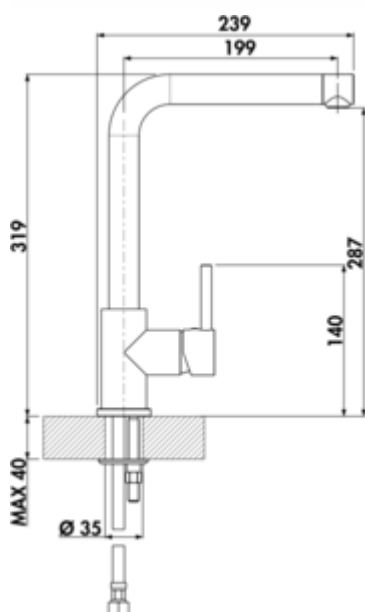

- ✓ Sink faucet
- ✓ high pressure
- ✓ with swivelling outlet

Single lever faucet. With swivelling outlet, side lever and ceramic cartridge

with laminar jet regulator. — swivel range 360°

— drill Ø 35 mm

**BELGAQUA**

## Technical data

Article type	Sink faucet	Handle position	side lever
Brand	LINEA	Cartridge with ceramic sealing discs	Yes
Number of handles	1	Swivel range outlet	360°
Total installation height	319 mm	Beam type	Laminar beam
Height	319 mm	Type of fitting	Single lever faucet
Outreach	199 mm	Operating pressure	high pressure
Outlet	with swivelling outlet	Material	brass
Discharge height	287 mm	Worktop thickness	40 mm
Operating mode	Lever	Number of tap holes	1
Drilling diameter	35 mm	Minimum distance wall to centre tap hole	0 mm