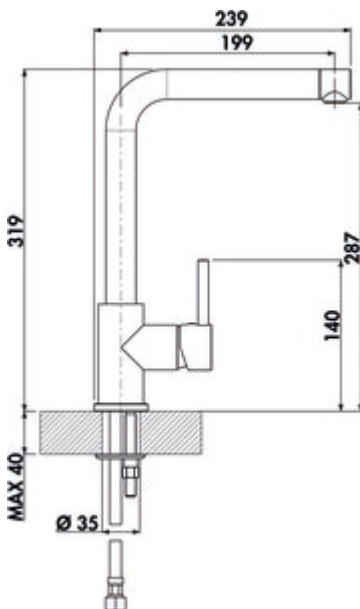

LINEA Gramix 1 high pressure faucet

Product number: 1100407
Configuration: graniete lava

Configuration options

1100401 | granite nero
1100402 | granite espresso
1100403 | granite metallico
1100405 | granite magnolia
1100406 | granite concrete
1100407 | graniete lava
1100408 | granit nero assoluto

- ✓ Sink faucet
- ✓ high pressure
- ✓ Swivelling

Single lever faucet. With swivelling outlet, side lever and ceramic cartridge with laminar jet regulator. — swivel range 360°

— drill Ø 35 mm

BELGAQUA

[more infos...](#)

Technical data

Article type	Sink faucet	Cartridge with ceramic sealing discs	Yes
Brand	LINEA	Swivel range outlet	360°
Number of handles	1	Beam type	Laminar beam
Total installation height	319 mm	Kundendienst	Your claim to customer service during the warranty period will be settled individually by agreement.
Outreach	199 mm	Type of fitting	Single lever faucet
Outlet	Swivelling	Operating pressure	high pressure
Discharge height	287 mm	Material	brass
Operating mode	Lever	Worktop thickness	40 mm
Drilling diameter	35 mm	Number of tap holes	1
Handle position	right	Spring-guided hose shower	No
Warranty	2-year Naber warranty (except for wear parts); the general warranty conditions of Naber GmbH apply.	Minimum distance wall to centre tap hole	0 mm