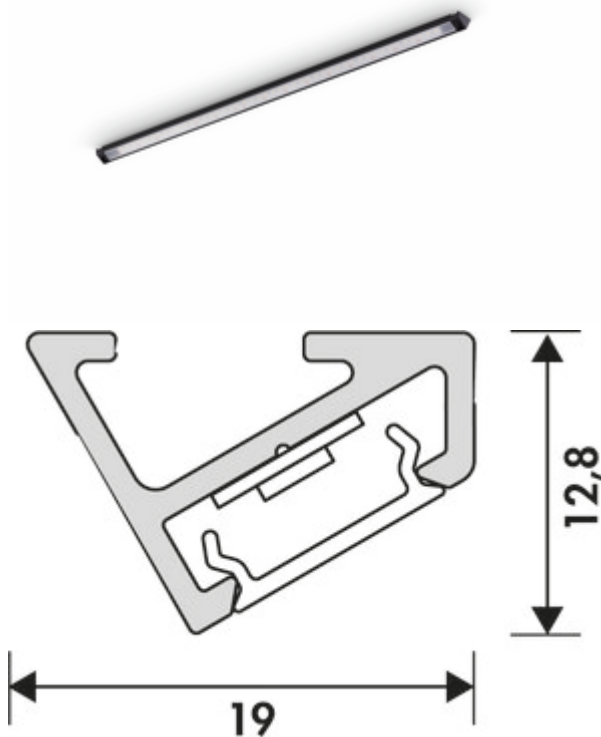

Vidula colour change LED

Product number: 7061313

Configuration: L 1200 mm, black matt

Configuration options

7061223 | L 2600 mm, stainless steel coloured
 7061224 | L 2600 mm, black matt
 7061294 | L 1500 mm, stainless steel coloured
 7061295 | L 1500 mm, black matt
 7061308 | L 600 mm, stainless steel coloured
 7061309 | L 600 mm, black matt
 7061310 | L 900 mm, stainless steel coloured
 7061311 | L 900 mm, black matt
 7061312 | L 1200 mm, stainless steel coloured
 7061313 | L 1200 mm, black matt

✓ Under-cabinet/niche light

✓ linear light

✓ 2700 K warm white to 6500 K cold white

Lamp mounted from below. Aluminium housing, with matt plastic cover including LED profile.

Individual lamp without switch

- 12 watts per meter
- continuous control of the light colour from 2700 K warm white to 6500 K cold white
- max. 92 lumen/watt at 6000 K cold white
- LED strip loose, not used in profile from a length of 1500 mm
- can be shortened every 25 mm
- 2000 mm two-sided supply line from a length of 1500 mm
- 2 end caps enclosed loose, from a length of 1500 mm 4 end caps
- connection to 12 V converter with colour change control
- LIC LED system compatible

This product contains a light source of energy efficiency class G.

More information about the LIC/MEC LED system

[more infos...](#)

Technical data

Article type	Luminaire	Colour temperature	2700 K warm white to 6500 K cold white
Width	1.200 mm	Colour temperature adjustable	stepless
Energy efficiency class	G	LIC system compatible	Yes
Transformer / converter required	Yes, must be ordered separately	Illuminant type	LED
Mounting/Fixing	Base unit installation (wall unit/shelf)	Replaceable illuminant	Yes
Material housing	aluminium	Light yield	max. 92 lumen/watt at 6000 K cold white
Switch	No	Connection	On both sides
Shortenability	may be shortened every 25 mm	Material cover	plastic
Shape	angular	Design	Under-cabinet/niche light linear light
Illuminant included	Yes	Power per metre	12 watts
Housing colour	black matt		