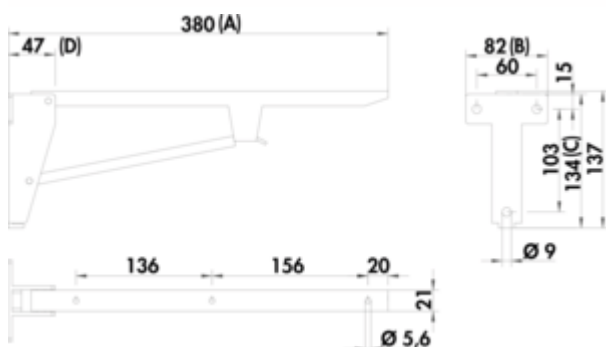

Folding console

Product number: 3021093

Configuration: A 380, W 82, C 134, D 50 mm

Configuration options

3021093 | A 380, W 82, C 134, D 50 mm

3021094 | A 480, W 82, C 152, D 50 mm

3021095 | A 580, W 82, C 178, D 50 mm

✓ Console

✓ Material: steel

Robust steel construction. When opened, the folding console automatically engages and may be disengaged just as easily by lifting the locking arm.

— primed in grey

— load-bearing capacity ca. 75 kg

[more infos...](#)

Technical data

Article type	Console	Properties	Foldable
Height	50 - 134 mm	Note	When opened, the folding console automatically engages and may be disengaged just as easily by lifting the locking arm
Width	380 mm	With mounting plate	Yes
Material	steel	Carrying capacity	ca. 75 kg