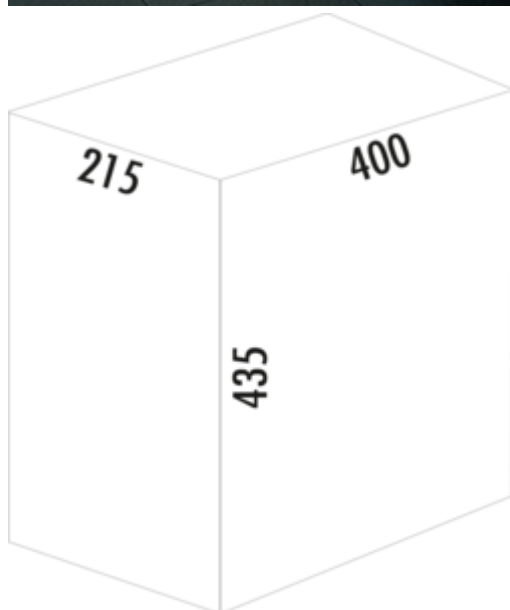

## WESCO® Klassikline Single-Junior® with bio insert

Product number: 8011227  
Configuration: aluminium grey

### Configuration options

8011087 | stainless steel  
8011227 | aluminium grey

- ✓ For swivel technology
- ✓ swivel technology
- ✓ 19 l
- waste capacity 19 liters incl. 5 l Bio Boy
- technology: swivel technology
- fitting: cabinet wall

### Technical data

Article type	Waste collection system	Cover	Yes
Brand	WESCO®	Lid type(s)	Complete lid
Height	470 mm	Number of containers	2
Width	410 mm	Opening technology	swivel technology
Mounting/Fixing	cabinet wall	Total volume	19 l
Cabinet width	450 mm	Volume/content container 1	14 l
Shape	angular	Volume/content container 2	5 l
Material lid	plastic	Design	For swivel technology
Material container	plastic	Volume/Content container	14/5