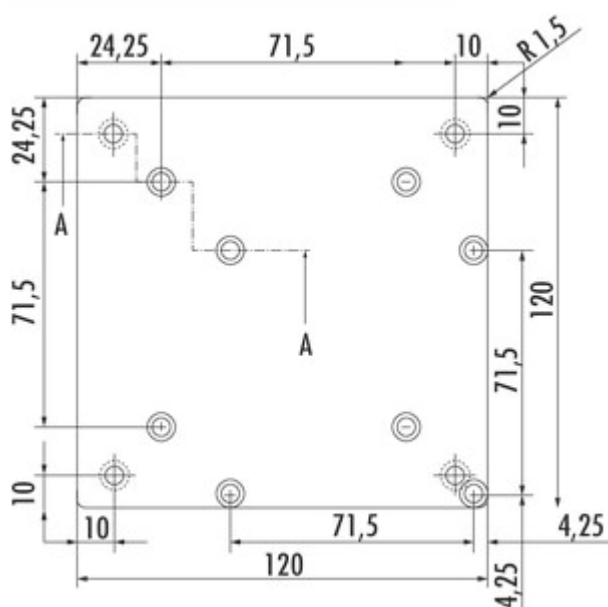

Rhodos square foot aluminium

Product number: 3013029

Configuration: stainless steel coloured, H 1100 mm

Configuration options

3013025 | stainless steel coloured, H 700 mm
 3013027 | stainless steel coloured, H 870 mm
 3013028 | stainless steel coloured, H 1070 mm
 3013029 | stainless steel coloured, H 1100 mm

- ✓ Support foot
- ✓ Material: aluminium
- ✓ square

Supporting foot. Stainless-steel coloured square foot for fastening to wood. The mounting plate for wood may be installed centrally as well as in a corner, may be shortened.

- tube 80 x 80 mm
- height (plus 15 mm height adjustment)
- incl. mounting plate for wood
- load-bearing capacity ca. 250 kg

[more infos...](#)

Technical data

Article type	Support foot	With mounting plate	Yes
Width	80 mm	Carrying capacity	ca. 250 kg
Material	aluminium	Tube dimension	80 x 80 mm
Properties	can be shortened	Height adjustment	15 mm
Mounting/Fixing	Corner mounting possible in the middle	Support element version	straight
Suitable for	fastening to wood	Dimensions support surface	120 x 120 mm
Shape	square		

Dimensional sketch (PDF)