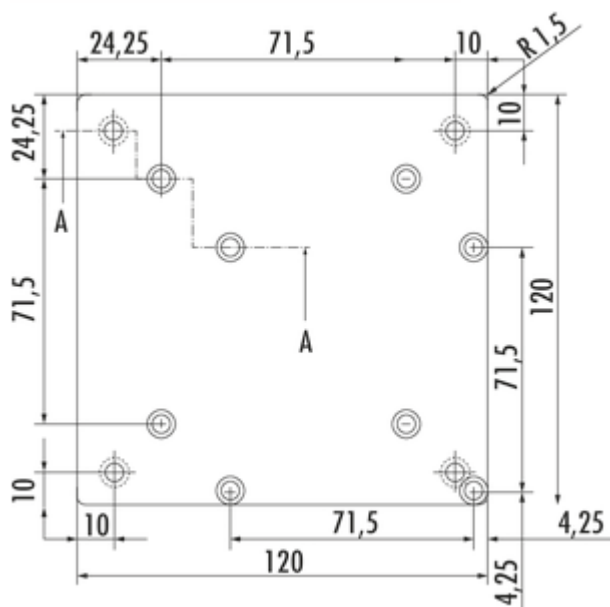

Rhodos square foot aluminium

Product number: 3013029

Configuration: stainless steel coloured, H 1100 mm

Configuration options

- 3013025 | stainless steel coloured, H 700 mm
- 3013027 | stainless steel coloured, H 870 mm
- 3013028 | stainless steel coloured, H 1070 mm
- 3013029 | stainless steel coloured, H 1100 mm

- ✓ Support foot
- ✓ Material: aluminium
- ✓ square

Supporting foot. Stainless-steel coloured square foot for fastening to wood. The mounting plate for wood may be installed centrally as well as in a corner, may be shortened.

- tube 80 x 80 mm
- height (plus 15 mm height adjustment)
- incl. mounting plate for wood
- load-bearing capacity ca. 250 kg

[more infos...](#)

Technical data

Article type	Support foot	With mounting plate	Yes
Width	80 mm	Carrying capacity	ca. 250 kg
Material	aluminium	Tube dimension	80 x 80 mm
Properties	can be shortened	Height adjustment	15 mm
Mounting/Fixing	Corner mounting possible in the middle	Support element version	straight
Suitable for	fastening to wood	Dimensions support surface	120 x 120 mm
Shape	square		

Dimensional sketch (PDF)