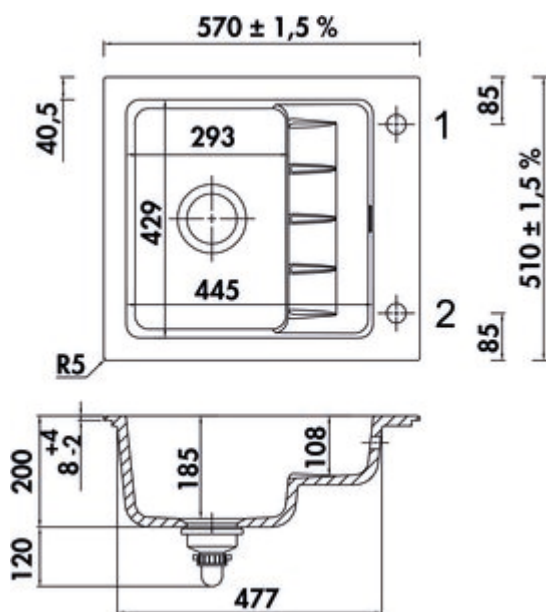

1091005 | white matt

- ✓ Built-in sink
- ✓ ceramic
- ✓ Eccentric set, chrome-plated

Built-in sink. Ceramic, single bowl with second level, reversible, 3½" basket strainer valve flush with premium rotational excenter fitting, chromed, drill hole 1+2 drilled through.

— suitable for worktop thicknesses from 30 mm

— cut-out approx. 540 x 480 mm, R 5 mm

Design by Hans Winkler Design, Grafenau.

[more infos...](#)

Technical data

Article type	Sink	Height main sink	185 mm
Width	570 mm	Depth main sink	429 mm
Material	ceramic	Flushing radius (R)	5
Designer	Design by Hans Winkler Design, Grafenau.	Material thickness worktop minimum	30 mm
Note	we recommend using a faucet with pull-out spout or shower head	Number of tap holes	1
Cabinet width	600 mm	Armature bench	Yes
Cut-out dimension	approx. 540 x 480 mm, R 5 mm	Number of holes	2
Excenter fitting	Eccentric set, chrome-plated	Arrangement sinks	Reversible
Valve type	3½" basket strainer valve flush	Number of sinks	1 main sink
Overflow	Overflow in the main basin	Number of overflow points	1
Installation variant	Built-in sink	Draining board	With integrated drainer
Main sink width	293 mm	Garnish actuation	Chrome-plated rotary eccentric

Recommendations

5011252	Arco 2, Sink faucet, chrome, high pressure
---------	--

Dimensional sketch (PDF)