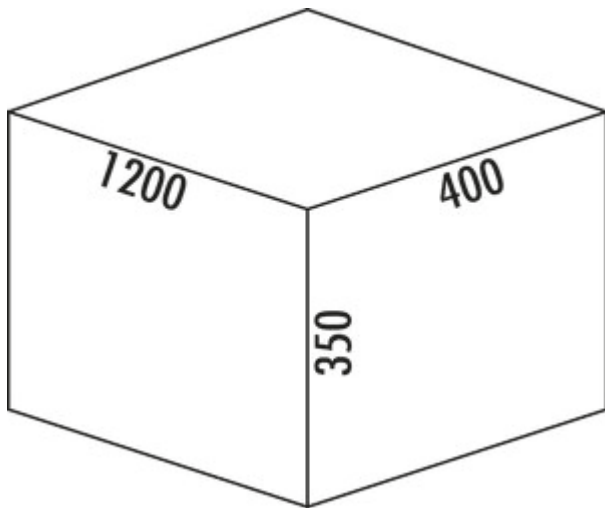

Cox[®] Box 350 S/1200-6

Product number: 8012428

Configuration: with bio lid, light grey

Configuration options

8012427 | without bio lid, light grey

8012428 | with bio lid, light grey

✓ Existing pull-outs

✓ full pull-out

✓ 96 l

For all standard drawers. With non-slip inlay mat and fixed complete lid.

— waste capacity 96 (2 x 22/2 x 16/2 x 10) liters

— bucket height 326 mm

— total height 350 mm

— suitable for Cox Work[®] utensils box

[more infos...](#)

Technical data

Article type	Waste collection system	Total volume	96 l
Height	350 mm	Volume/content container 1	22 l
Width	1.200 mm	Volume/content container 2	22 l
Mounting/Fixing	on existing pull-outs	Volume/content container 3	16 l
Cabinet width	1200 mm	Volume/content container 4	16 l
Shape	angular	Colour container lid	light grey/green
More parts	non-slip inlay mat	Design	Existing pull-outs
Material lid	metal	Volume/Content container	22/22/16/16/10/10
Material container	plastic	Organic lid	Yes
Colour total cover	silver	Retractable total cover	No
Cover	Yes	Volume/content container 5	10 l
Lid type(s)	Complete lid	Volume/content container 6	10 l
Number of containers	6	Bucket height	326 mm
Opening technology	full pull-out		