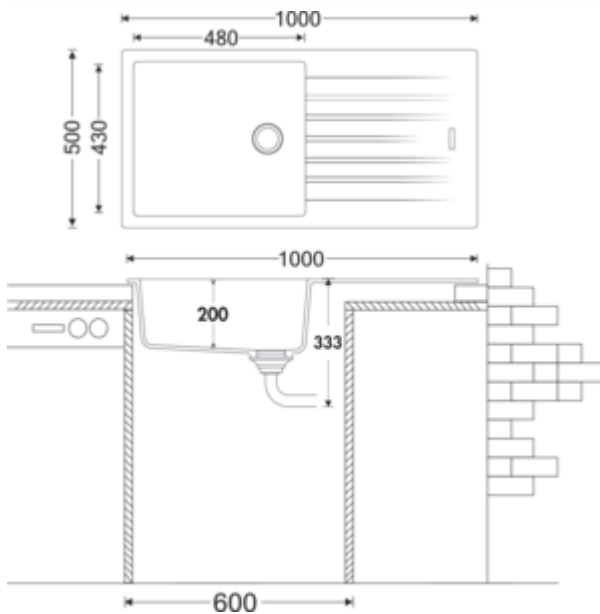

Angola 100 L

Product number: 1106035

Configuration: granite magnolia

Configuration options

- 1106031 | granite nero
- 1106032 | granite espresso
- 1106033 | granite metallico
- 1106035 | granite magnolia
- 1106036 | granite concrete
- 1106037 | granite lava
- 1106038 | granite nero assoluto

- ✓ Built-in sink
- ✓ Composite
- ✓ Eccentric set, chrome-plated

Built-in sink. Composite, with large bowl and draining surface, reversible. 3½" basket strainer valve flush with rotational excenter fitting, chrome plated.

- pre-drilled on both sides
- suitable for worktop thicknesses from 22 mm to 44 mm
- cut-out dimensions ca. 980 x 480 mm
- can also be used in combination with hot water fittings (+/-100 °C)

[more infos...](#)

Technical data

Article type	Sink	Depth main sink	430 mm
Height	200 mm	Maximum worktop material thickness	44 mm
Width	1.000 mm	Material thickness worktop minimum	22 mm
Material	Composite	Number of tap holes	1
Cabinet width	600 mm	Armature bench	Yes
Suitable for	can also be used in combination with hot water fittings (+/-100 °C)	Number of holes	2
Cut-out dimension	approx. 980 x 480 mm	Note fitting bore	pre-drilled
Excenter fitting	Eccentric set, chrome-plated	Arrangement sinks	Reversible
Valve type	3½" basket strainer valve flush	Number of sinks	1 main sink
Overflow	Overflow in the main basin	Number of overflow points	1
Installation variant	Built-in sink	Draining board	With ribbed draining surface
Main sink width	480 mm	Garnish actuation	Chrome-plated rotary eccentric
Height main sink	200 mm		

Spare Parts

1106063	Rotational excenter fitting, Drain fittings, 3½" basket strainer valve flush, for Angola 100, Angola 100 L, Singoli 600