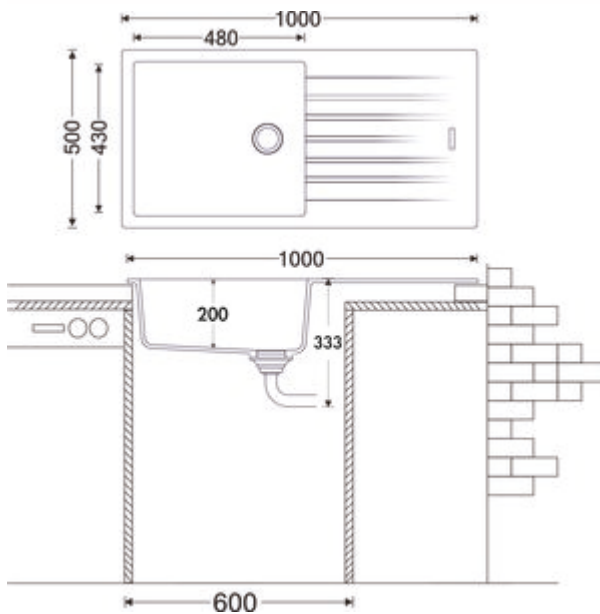

## Angola 100 L

Product number: 1106035  
Configuration: granite magnolia

- ✓ Built-in sink
- ✓ Composite
- ✓ Eccentric set, chrome-plated

Built-in sink. Composite, with large bowl and draining surface, reversible. 3½" basket strainer valve flush with rotational excenter fitting, chrome plated.

- pre-drilled on both sides
- suitable for worktop thicknesses from 22 mm to 44 mm
- cut-out dimensions ca. 980 x 480 mm
- can also be used in combination with hot water fittings (+/-100 °C)

[more infos...](#)

### Technical data

Article type	Sink	Depth main sink	430 mm
Width	1.000 mm	Maximum worktop material thickness	44 mm
Material	Composite	Material thickness worktop minimum	22 mm
Cabinet width	600 mm	Number of tap holes	1
Suitable for	can also be used in combination with hot water fittings (+/-100 °C)	Armature bench	Yes
Cut-out dimension	approx. 980 x 480 mm	Number of holes	2
Excenter fitting	Eccentric set, chrome-plated	Note fitting bore	pre-drilled
Valve type	3½" basket strainer valve flush	Arrangement sinks	Reversible
Overflow	Overflow in the main basin	Number of sinks	1 main sink
Installation variant	Built-in sink	Number of overflow points	1
Main sink width	480 mm	Draining board	With ribbed draining surface
Height main sink	200 mm	Garnish actuation	Chrome-plated rotary eccentric