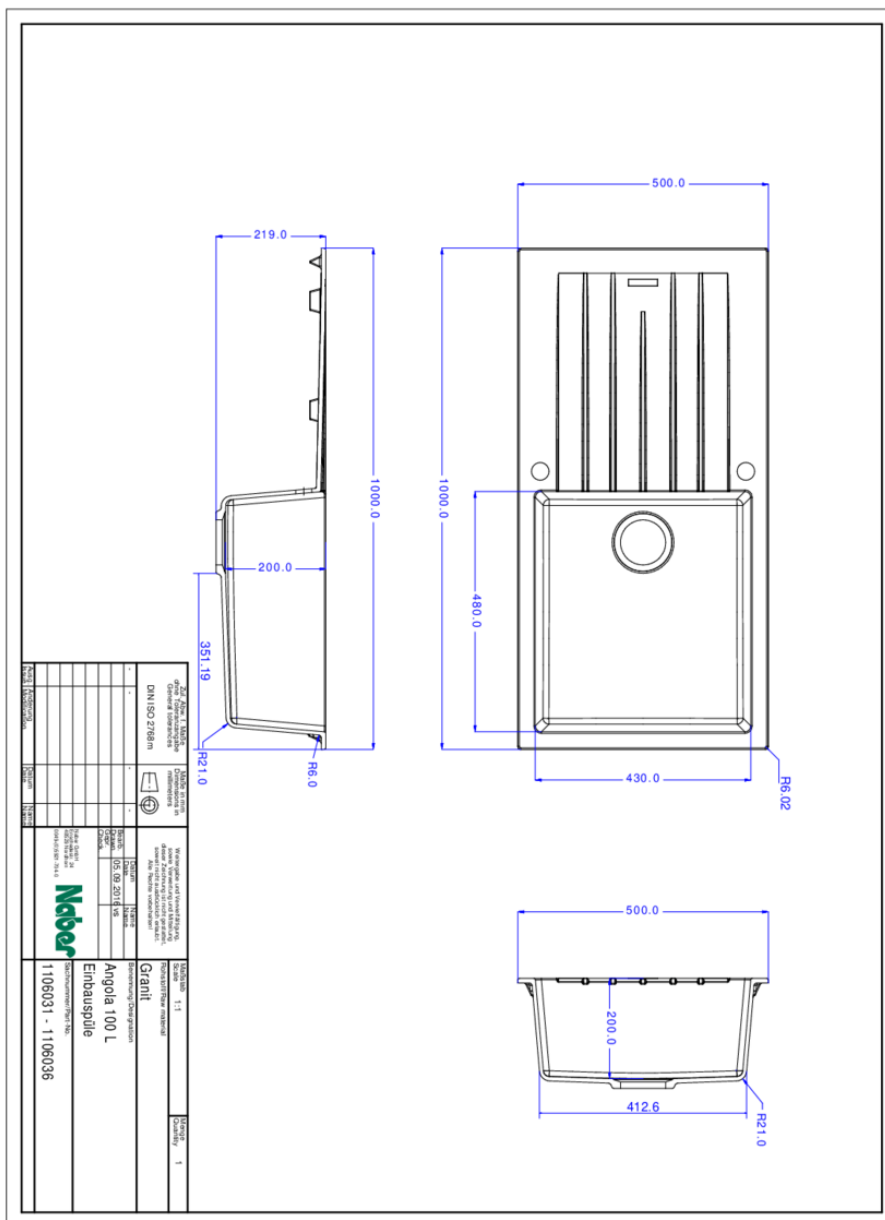

- pre-drilled on both sides
- suitable for worktop thicknesses from 22 mm to 44 mm
- cut-out dimensions ca. 980 x 480 mm
- can also be used in combination with hot water fittings (+/-100 °C)

[more infos...](#)

### Technical data

Article type	Sink	Depth main sink	430 mm
Width	1.000 mm	Maximum worktop material thickness	44 mm
Material	Composite	Material thickness worktop minimum	22 mm
Cabinet width	600 mm	Number of tap holes	1
Suitable for	can also be used in combination with hot water fittings (+/-100 °C)	Armature bench	Yes
Cut-out dimension	approx. 980 x 480 mm	Number of holes	2
Excenter fitting	Eccentric set, chrome-plated	Note fitting bore	pre-drilled
Valve type	3½" basket strainer valve flush	Arrangement sinks	Reversible
Overflow	Overflow in the main basin	Number of sinks	1 main sink
Installation variant	Built-in sink	Number of overflow points	1
Main sink width	480 mm	Draining board	With ribbed draining surface
Height main sink	200 mm	Garnish actuation	Chrome-plated rotary eccentric

### Accessories

1106050 Chopping board made of glass, 530 x 300 mm

Dimensional sketch (PDF)

Installation dimensions (PDF)