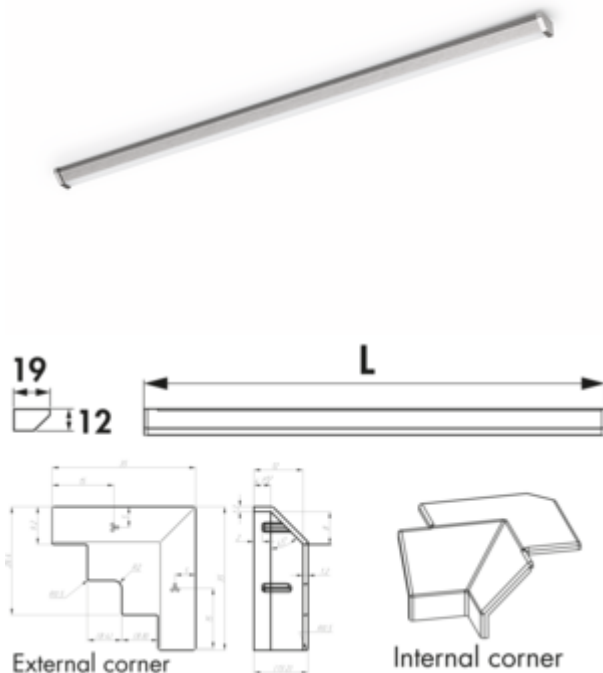

7061197 | single lamp, L 2600 mm, stainless steel coloured

7061298 | single lamp, L 1500 mm, stainless steel coloured

✓ LED Stripe

✓ Base light/niche light

✓ Handle strip lighting

Handle strip lighting. Plastic body, self-adhesive LED strip, can be shortened every 50 mm, no visible LED incl. holding clamps for handle strips.

Individual lamp

— 7.8 watts per meter, 12 V

— continuous control of the light colour from **2700 K** warm white to **6500 K** cold white

— max. 80 lumen/watt at **6500 K** cold white

— 2000 mm two-sided supply line

— LED strip, two-sided feed-in

— incl. 4 end caps

— LIC/MEC LED system compatible

This product contains a light source of energy efficiency class F.

More information about the LIC/MEC LED system

[more infos...](#)

Technical data

| | | | |
|-------------------------------------|--|--|---|
| Article type | LED stripe | Illuminant included | Yes |
| Height | 12 mm | Housing colour | stainless-steel coloured |
| Width | 1.500 mm | Colour temperature | 2700 K warm white to 6500 K cold white |
| Energy efficiency class | F | Colour temperature adjustable | stepless |
| Transformer / converter required | Yes, must be ordered separately | LIC system compatible | Yes |
| Mounting/Fixing | self-adhesive | Illuminant type | LED |
| Material housing | plastic | Replaceable illuminant | No |
| Certification | CE F-sign MM sign | Light yield | max. 80 lumen/watt at 6000 K cold white |
| Shortenability | may be shortened every 50 mm | Connection | On both sides |
| Shape | straight | Homogeneous light field without visible LED points | Yes |
| Length of the supply line (primary) | 2.000 mm | Design | LED Stripe Base light/niche light Handle strip lighting |
| More parts | incl. holding clamps incl. 4 end caps | Power per metre | 7.8 watts |