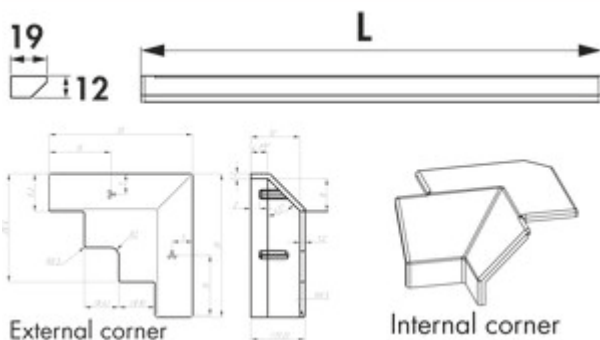

7061197 | single lamp, L 2600 mm, stainless steel coloured

7061298 | single lamp, L 1500 mm, stainless steel coloured

✓ LED Stripe

✓ Base light/niche light

✓ Handle strip lighting

Handle strip lighting. Plastic body, self-adhesive LED strip, can be shortened every 50 mm, no visible LED incl. holding clamps for handle strips.

— incl. 4 end caps

— LIC/MEC LED system compatible

This product contains a light source of energy efficiency class F.

More information about the LIC/MEC LED system

[more infos...](#)

Technical data

Article type	LED stripe	Housing colour	stainless-steel coloured
Width	1.500 mm	Colour temperature	2700 K warm white to 6500 K cold white
Energy efficiency class	F	Colour temperature adjustable	stepless
Transformer / converter required	Yes, must be ordered separately	LIC system compatible	Yes
Mounting/Fixing	self-adhesive	Illuminant type	LED
Material housing	plastic	Replaceable illuminant	No
Certification	CE F-sign MM sign	Light yield	max. 80 lumen/watt at 6000 K cold white
Shortenability	may be shortened every 50 mm	Connection	On both sides
Shape	straight	Homogeneous light field without visible LED points	Yes
Length of the supply line (primary)	2.000 mm	Design	LED Stripe Base light/niche light Handle strip lighting
More parts	incl. holding clamps incl. 4 end caps	Power per metre	7.8 watts
Illuminant included	Yes		