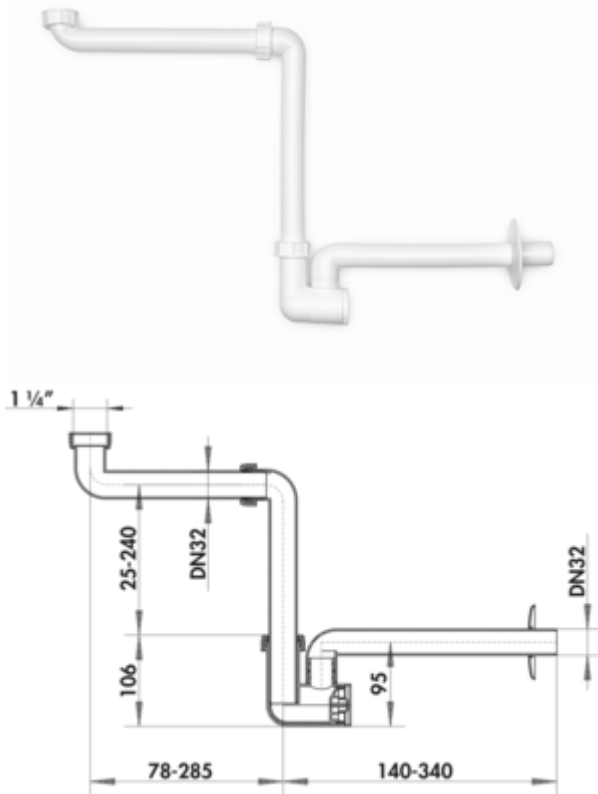

## Washing stand furniture siphon

Product number: 1051052

Configuration: white

### Configuration options

1051052 | white

- ✓ Siphon
- ✓ Material: polypropylene

Extremely space-saving thanks to continuously adjustable rotating joints, especially for washing stand substructures and wheelchair accessible washing stands, with pull-out cleaning insert rosette.

- material polypropylene, highly impact resistant
- **tested as per DIN EN274**
- 1 ¼" x DN 32

[more infos...](#)

### Technical data

Article type	Siphon	Thread	1 ¼"
Material	polypropylene	Diameter/nominal width (DN)	DN 32
Properties	impact-proof	Syphon version	with pull-out cleaning insert
Intended use	For washbasin substructures and washbasins suitable for the disabled		