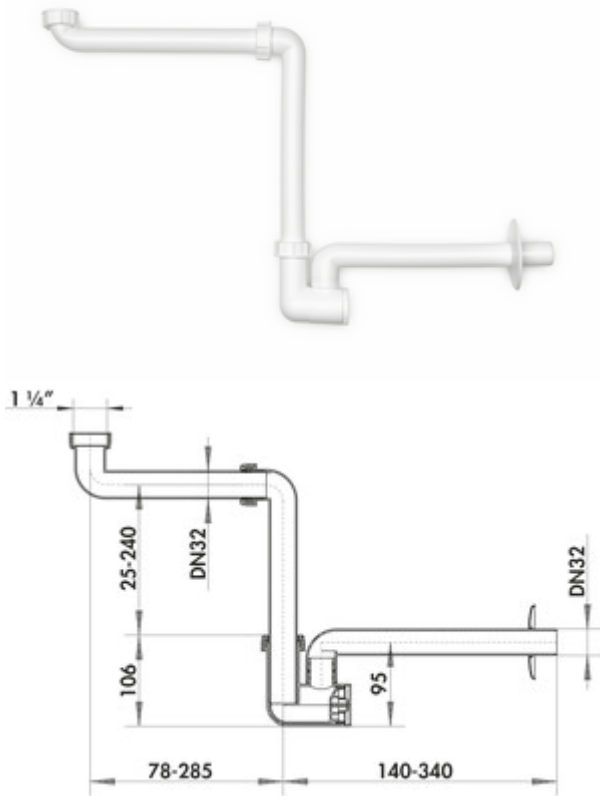

Washing stand furniture siphon

Product number: 1051052
 Configuration: white

Configuration options
 1051052 | white

- ✓ Siphon
- ✓ Material: polypropylene

Extremely space-saving thanks to continuously adjustable rotating joints, especially for washing stand substructures and wheelchair accessible washing stands, with pull-out cleaning insert rosette.

- material polypropylene, highly impact resistant
- **tested as per DIN EN274**
- 1 1/4" x DN 32

[more infos...](#)

Technical data

Article type	Siphon	Thread	1 1/4"
Material	polypropylene	Diameter/nominal width (DN)	DN 32
Properties	impact-proof	Syphon version	with pull-out cleaning insert
Intended use	For washbasin substructures and washbasins suitable for the disabled		