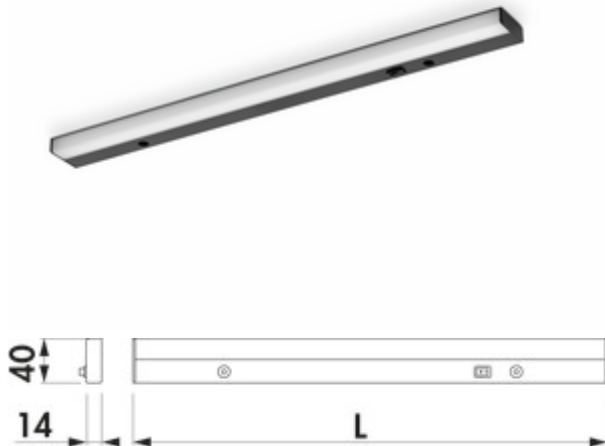

Lupo LED

Product number: 7062295

Configuration: L 900 mm, 15 W, black matt

Configuration options

7062253 | L 450 mm, 8 W, aluminium coloured
 7062254 | L 600 mm, 10 W, aluminium coloured
 7062255 | L 900 mm, 15 W, aluminium coloured
 7062256 | L 1200 mm, 18 W, aluminium coloured
 7062293 | L 450 mm, 8 W, black matt
 7062294 | L 600 mm, 10 W, black matt
 7062295 | L 900 mm, 15 W, black matt
 7062296 | L 1200 mm, 18 W, black matt

- ✓ linear light
- ✓ Under-cabinet/niche light
- ✓ 3900 K neutral white

Lamp mounted from below. Aluminium body with plastic cover, head to head installation possible.

Individual lamp with switch

- 230 V (high voltage), 3900 K neutral white
- 75 lumen/watt
- 14 x 40 mm (H x W)
- 80 mm connection line
- cable outlet rear left side of lamp
- max. 200 watts can be connected
- mains connection HV (7062249 white or 7062269 black) to be ordered separately

This product contains a light source of energy efficiency class G.

[more infos...](#)

Technical data

Article type	Luminaire	Length of the supply line (primary)	80 mm
Width	900 mm	Illuminant included	Yes
Energy efficiency class	G	Colour temperature	3900 K neutral white
Mains voltage	230 V	Illuminant type	LED
Transformer / converter required	No. Mains cable HV must be ordered separately.	Replaceable illuminant	No
Mounting/Fixing	Base unit installation (wall unit/shelf)	Light yield	75 lumen/watt
Note	max. 10 lamps can be connected	Connection	One-sided
Material housing	aluminium	Material cover	plastic
Certification	CE	Design	linear light Under-cabinet/niche light
Switch	Yes	Illuminant power	15 watts
Shape	angular		