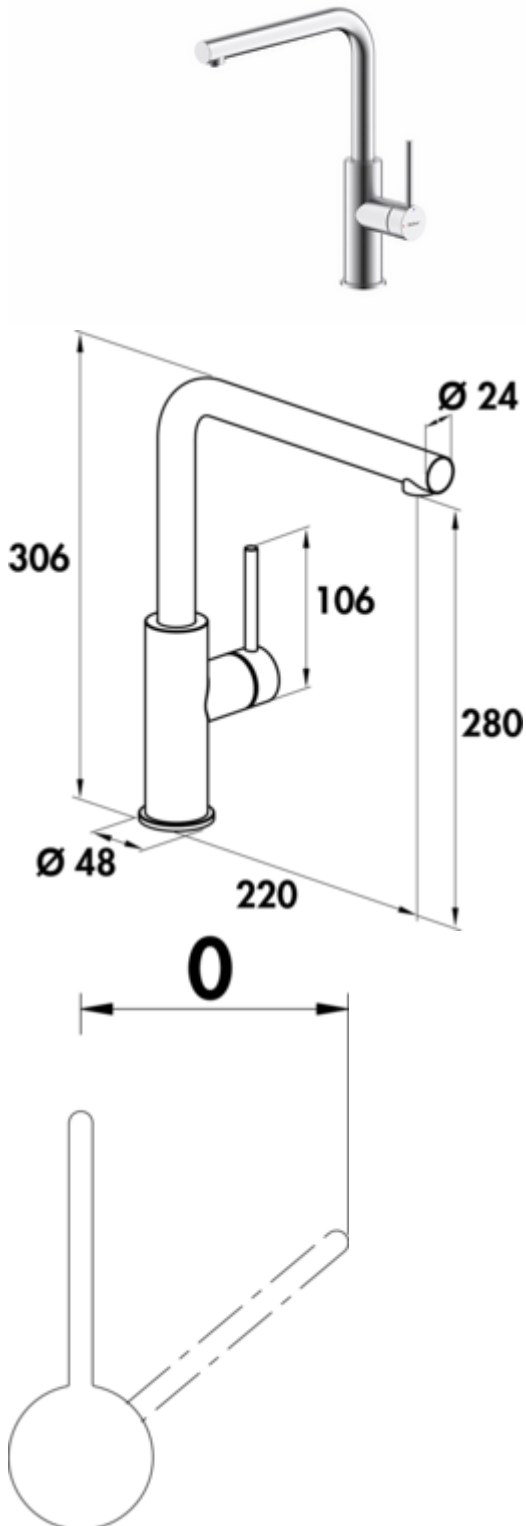

SERVIZIO Namor® 3

Product number: 5025015

Configuration: stainless steel, without laminar aerator, low pressure

Configuration options

5025005 | stainless steel, with laminar aerator, high pressure
 5025006 | black matt, with laminar aerator, high pressure
 5025015 | stainless steel, without laminar aerator, low pressure
 5025016 | black matt, without laminar aerator, low pressure
 5025044 | gunmetal, with laminar aerator, high pressure

- ✓ Sink faucet
- ✓ low pressure
- ✓ with swivelling outlet

Single lever faucet. With swivelling outlet, side lever and ceramic cartridge.

- swivel range 120°
- drill Ø 35 mm
- corresponds to the German and European drinking water regulation/directive

[more infos...](#)

Technical data

| | | | |
|--------------------------------------|------------------------|-----------------------------|-----------------------------------|
| Article type | Sink faucet | Swivel range outlet | 120° |
| Brand | SERVIZIO | Type of fitting | Single lever faucet |
| Number of handles | 1 | Operating pressure | low pressure |
| Total installation height | 306 mm | Width | 48 mm |
| Height | 306 mm | Material | stainless steel |
| Outreach | 220 mm | Swivel range handle | 0 ° |
| Outlet | with swivelling outlet | ECO function | energy-saving cold start function |
| Discharge height | 280 mm | Max. Flow rate at 3 bar | 12,5 l/min |
| Operating mode | Lever | Flow rate at 3 bar (cold) | 9,5 l/min |
| Drilling diameter | 35 mm | Flow rate at 3 bar (hot) | 9,5 l/min |
| Handle position | side lever | Flow rate at 3 bar (mix) | 12,5 l/min |
| Lever length | 106 mm | Size laminar flow regulator | M18,5x1 |
| Cartridge with ceramic sealing discs | Yes | Connection hoses | 700 mm |