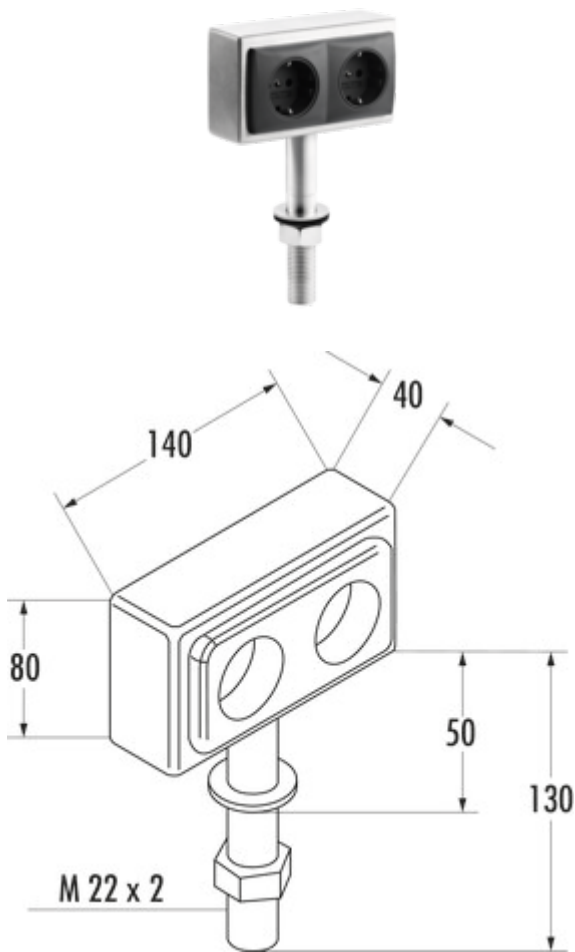

Mira KST1

Product number: 7053047
Configuration: stainless steel

Configuration options

7053047 | stainless steel

- ✓ Socket element for kitchen islands
- ✓ 2 x earthed plug socket
- ✓ angular

Socket element. 2-fold. For cooking islands. Edges welded and milled.

- 240 V/16 A
- drill Ø ca. 23 mm
- 1500 mm mains connection line without earthing contact plug
- cable outlet below

[more infos...](#)

Technical data

| | | | |
|-------------------|--------------------|-------------------------------------|------------------------------------|
| Article type | Socket element | Shape | angular |
| Drilling diameter | 23 mm | Length of the supply line (primary) | 1.500 mm |
| Width | 140 mm | Version sockets | 2 x earthed plug socket |
| Mains voltage | 240 V/16 A | Housing colour | Stainless steel |
| Cable outlet | cable outlet below | Mains plug loosely enclosed | No |
| Properties | rust-free | Colour socket | black |
| Mounting/Fixing | on the worktop | Type of socket element | Socket element for kitchen islands |
| Certification | CE | Number of sockets (total) | 2 |