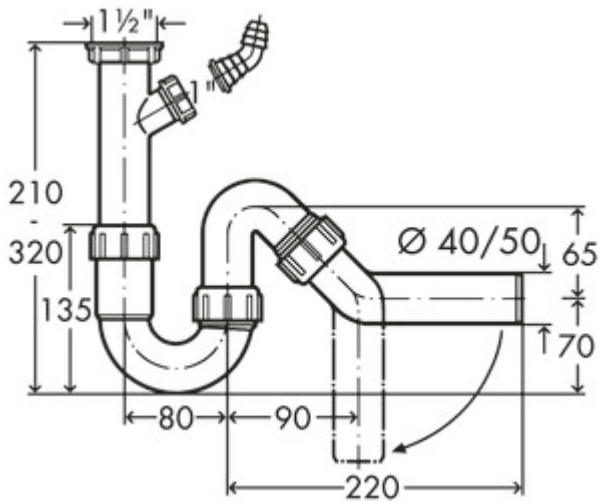

Pipe odour trap 1

Product number: 1051003
 Configuration: 1 1/2" x Ø 40 mm

Configuration options

1051003 | 1 1/2" x Ø 40 mm
 1051004 | 1 1/2" x Ø 50 mm

✓ Drain pipe

The drain pipe may be swivelled by 90° and enables more variable routing of the drain pipe. With additional waste water hose connection for dishwasher or washing machine.

— tested as per DIN EN274

[more infos...](#)

Technical data

Article type	Drain pipe	Thread	1 1/2"
Intended use	For the waste water hose of washing machines or dishwashers	Diameter/nominal width (DN)	Ø 40 mm
Connection for dishwasher/washing machine	1		