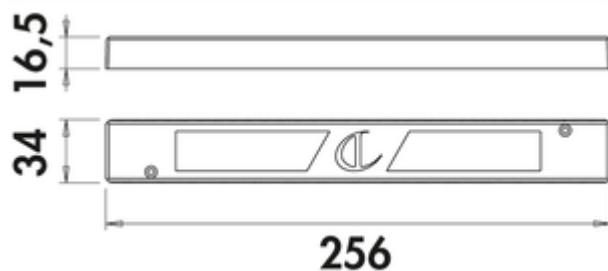

LED converter 2430

Product number: 7062250

Configuration: white

Configuration options

7062250 | white

- ✓ 30 watts
- ✓ Luminaire slots: 9
- ✓ 2.000 mm
- 30 watts, 24 VDC
- with 9-fold distributor
- 2000 mm mains connecting line
- connecting values of the individual lamps are to be observed (watt)

[more infos...](#)

Technical data

Article type	converter	Note	observe the connection values (watt) of the individual lamps
Height	16,5 mm	Shape	angular
Width	256 mm	Length of the supply line (primary)	2.000 mm
Transformer / converter required	Yes	Luminaire slots	9
Power	30 watts	Replaceable illuminant	No