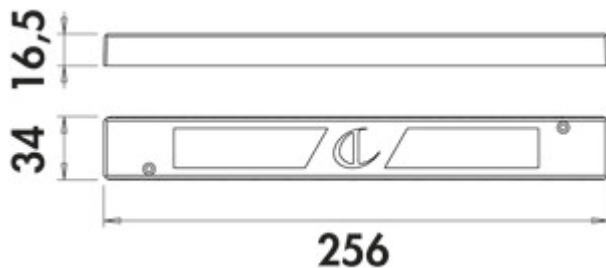

LED converter 2430

Product number: 7062250

Configuration: white

Configuration options

7062250 | white

- ✓ 30 watts
- ✓ Luminaire slots: 9
- ✓ 2.000 mm
- 30 watts, 24 VDC
- with 9-fold distributor
- 2000 mm mains connecting line
- connecting values of the individual lamps are to be observed (watt)

[more infos...](#)

Technical data

Article type	converter	Note	observe the connection values (watt) of the individual lamps
Height	16,5 mm	Shape	angular
Width	256 mm	Length of the supply line (primary)	2.000 mm
Transformer / converter required	Yes	Luminaire slots	9
Power	30 watts	Replaceable illuminant	No