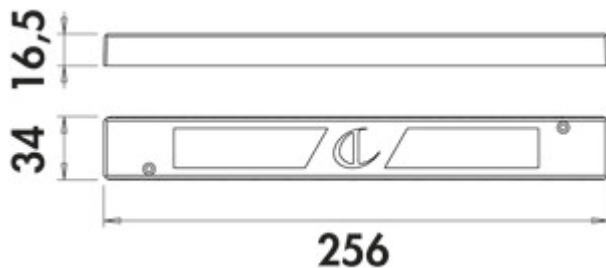

## LED converter 2430

Product number: 7062250

Configuration: white

### Configuration options

7062250 | white

- ✓ 30 watts
- ✓ Luminaire slots: 9
- ✓ 2.000 mm
- 30 watts, 24 VDC
- with 9-fold distributor
- 2000 mm mains connecting line
- connecting values of the individual lamps are to be observed (watt)

### Technical data

Article type	converter	Shape	angular
Width	256 mm	Length of the supply line (primary)	2.000 mm
Transformer / converter required	Yes	Luminaire slots	9
Power	30 watts	Replaceable illuminant	No
Note	observe the connection values (watt) of the individual lamps		