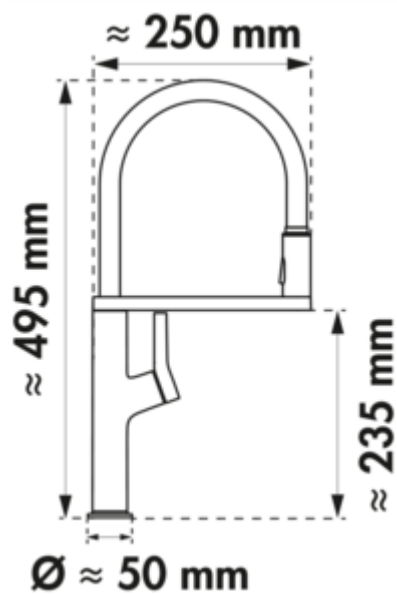

- ✓ Sink faucet
- ✓ high pressure
- ✓ with swivelling/pull-out outlet (can be switched to stream or shower)

Single lever faucet. With **swivelling/pull-out** outlet (can be switched to stream or shower), side lever, ceramic cartridge.

- energy-saving cold start function
- swivel range 360°
- drill Ø 35 mm

[more infos...](#)

## Technical data

Article type	Sink faucet	Swivel range outlet	360°
Brand	Wasserwerk	Beam type	Shower jet Comfort beam
Height	495 mm	Type of fitting	Single lever faucet
Outreach	250 mm	Operating pressure	high pressure
Outlet	with swivelling/pull-out outlet (can be switched to stream or shower)	Width	50 mm
Discharge height	235 mm	Cartridge size	25 mm
Operating mode	Lever	ECO function	energy-saving cold start function
Drilling diameter	35 mm	Convertible jet/shower	Yes
Handle position	side lever	Angle of inclination of aerator	0 °
Cartridge with ceramic sealing discs	Yes	Connection hoses	500 mm