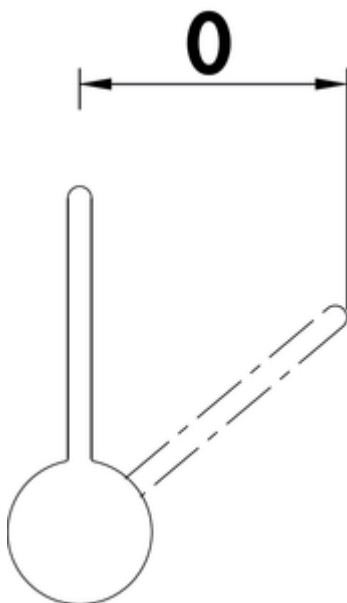

- ✓ Sink faucet
- ✓ high pressure
- ✓ with swivelling/pull-out outlet (can be switched to stream or shower)

Single lever faucet. With **swivelling/pull-out** outlet (can be switched to stream or shower), side lever, ceramic cartridge.

- energy-saving cold start function
- swivel range 360°
- drill Ø 35 mm

[more infos...](#)

## Technical data

Article type	Sink faucet	Swivel range outlet	360°
Brand	Wasserwerk	Beam type	Shower jet Comfort beam
Height	495 mm	Type of fitting	Single lever faucet
Outreach	250 mm	Operating pressure	high pressure
Outlet	with swivelling/pull-out outlet (can be switched to stream or shower)	Width	50 mm
Discharge height	235 mm	Cartridge size	25 mm
Operating mode	Lever	ECO function	energy-saving cold start function
Drilling diameter	35 mm	Convertible jet/shower	Yes
Handle position	side lever	Angle of inclination of aerator	0 °
Cartridge with ceramic sealing discs	Yes	Connection hoses	500 mm