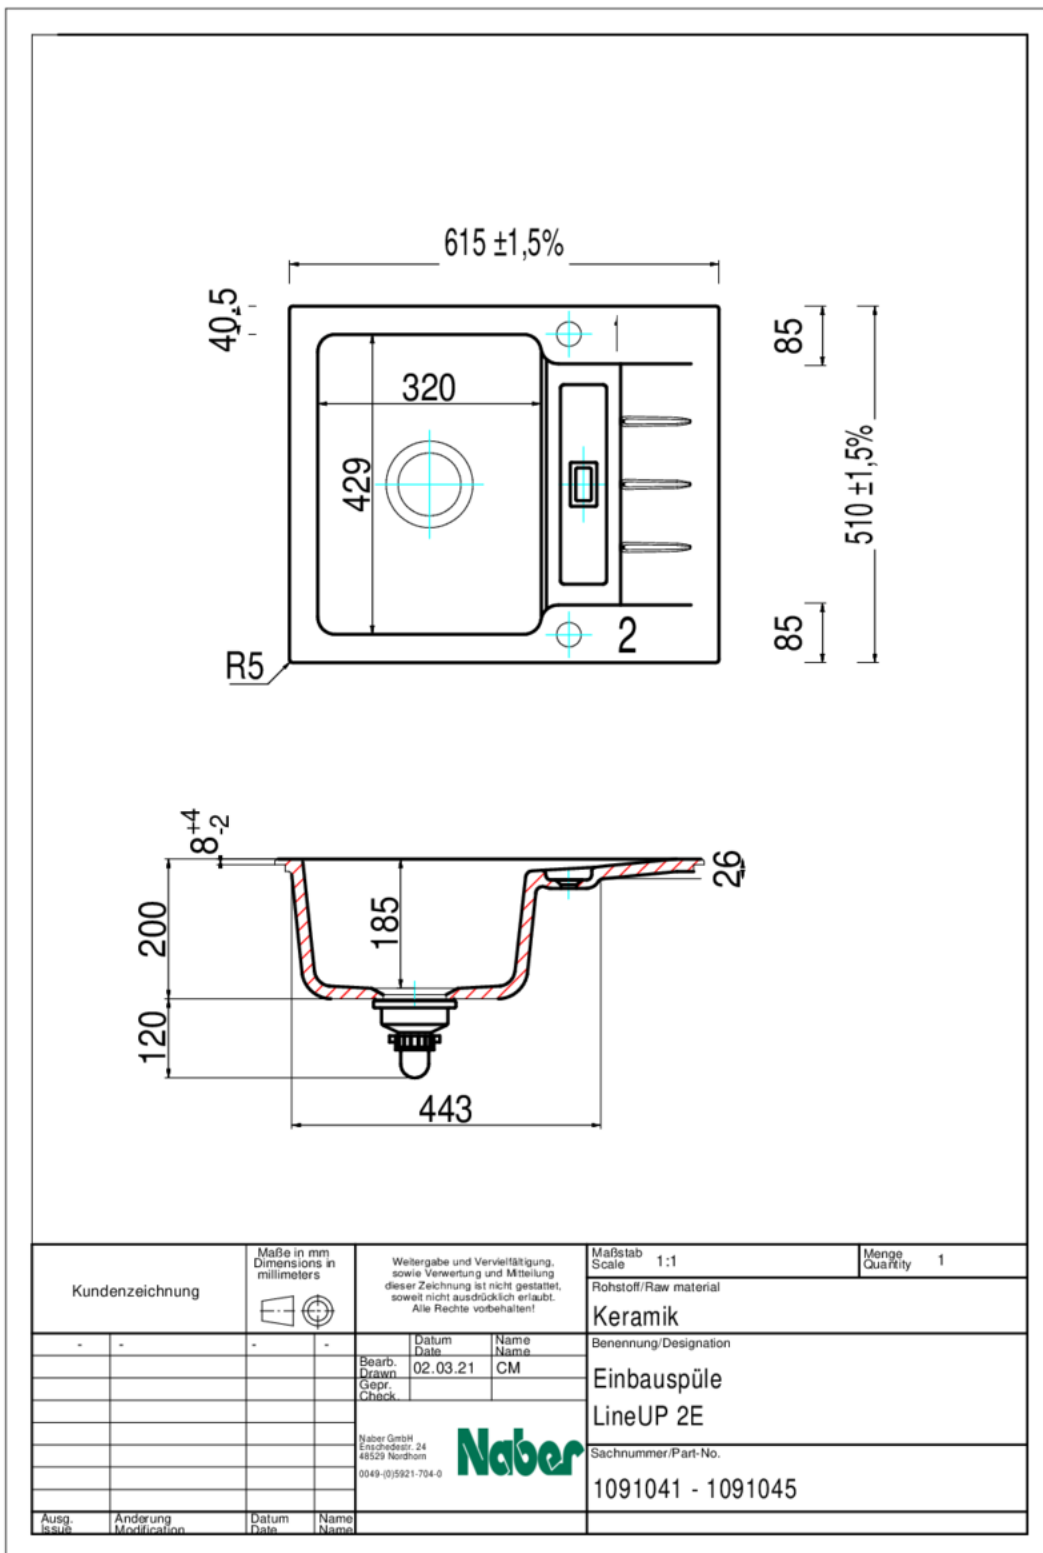

LineUP 2E

Product number: 1091041
Configuration: white glossy

Configuration options

1091041 | white glossy
1091042 | slate
1091043 | nero
1091044 | lava
1091045 | white matt

- ✓ Built-in sink
- ✓ ceramic
- ✓ Eccentric set, chrome-plated

Built-in sink. Ceramic, single bowl with small draining surface, reversible, 3½" basket strainer valve flush with premium rotational excenter fitting, chromed, drill hole 1 + 2 drilled through.

- suitable for worktop thicknesses from 30 mm
- cut-out approx. 585 x 480 mm, R 5 mm

Design by Hans Winkler Design, Grafenau.

[more infos...](#)

Technical data

Article type	Sink	Height main sink	185 mm
Width	615 mm	Depth main sink	429 mm
Material	ceramic	Flushing radius (R)	5
Designer	Design by Hans Winkler Design, Grafenau.	Material thickness worktop minimum	30 mm
Cabinet width	500 mm	Number of tap holes	1
Cut-out dimension	approx. 585 x 480 mm, R 5 mm	Armature bench	Yes
Surface/coating	glossy	Number of holes	2
Excenter fitting	Eccentric set, chrome-plated	Arrangement sinks	Reversible
Valve type	3½" basket strainer valve flush	Number of sinks	1 main sink
Overflow	Overflow in the drainer	Number of overflow points	1
Installation variant	Built-in sink	Draining board	With ribbed draining surface
Main sink width	320 mm	Garnish actuation	Chrome-plated rotary eccentric

Installation dimensions (PDF)