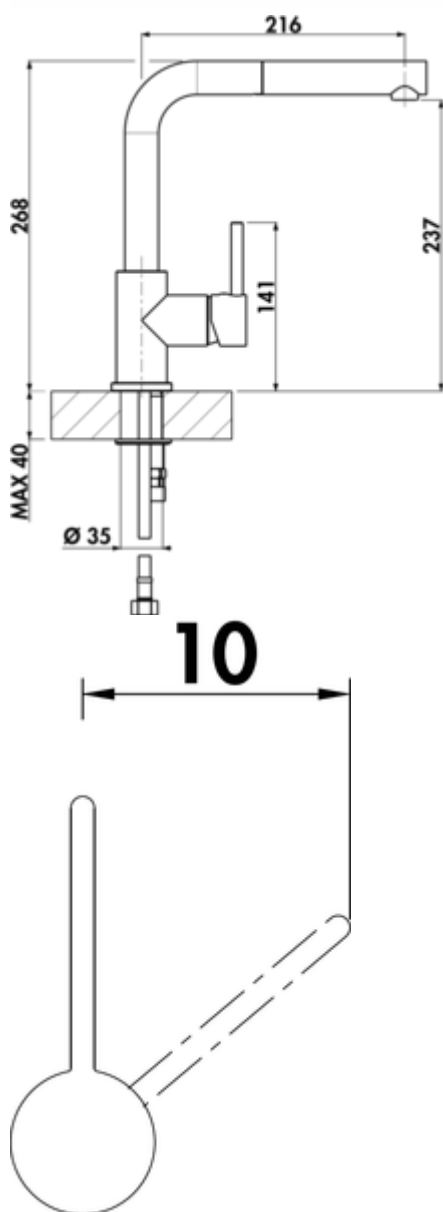

LINEA Gramix 2 high pressure faucet

Product number: 1100416

Configuration: granite concrete

Configuration options

1100411 | granite nero
 1100412 | granite espresso
 1100413 | granite metallico
 1100415 | granite magnolia
 1100416 | granite concrete
 1100417 | granite lava
 1100418 | granit nero assoluto

- ✓ Sink faucet
- ✓ high pressure
- ✓ with swivelling/pull-out

Single lever faucet. With **swivelling/pull-out**, side lever and ceramic cartridge

with laminar jet regulator. — swivel range 360°

— drill Ø 35 mm

BELGAQUA

[more infos...](#)

Technical data

Article type	Sink faucet	Handle position	side lever
Brand	LINEA	Cartridge with ceramic sealing discs	Yes
Number of handles	1	Swivel range outlet	360°
Total installation height	268 mm	Type of fitting	Single lever faucet
Height	268 mm	Operating pressure	high pressure
Outreach	216 mm	Material	brass
Outlet	with swivelling/pull-out	Worktop thickness	40 mm
Discharge height	237 mm	Number of tap holes	1
Operating mode	Lever	Minimum distance wall to centre tap hole	10 mm
Drilling diameter	35 mm		