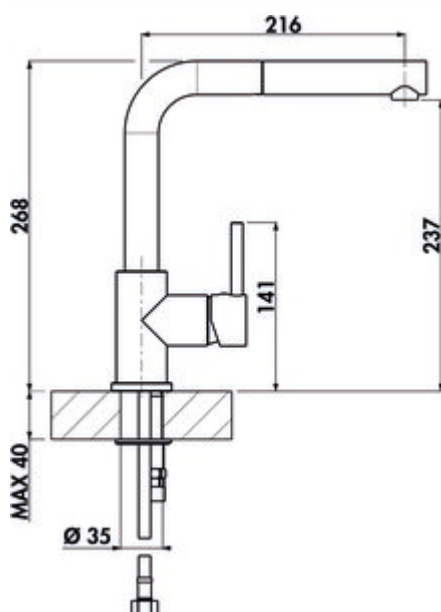

LINEA Gramix 2 high pressure faucet

Product number: 1100416

Configuration: granite concrete

Configuration options

1100411 | granite nero
 1100412 | granite espresso
 1100413 | granite metallico
 1100415 | granite magnolia
 1100416 | granite concrete
 1100417 | granite lava
 1100418 | granit nero assoluto

- ✓ Sink faucet
- ✓ high pressure
- ✓ with swivelling/pull-out

Single lever faucet. With swivelling/pull-out, side lever and ceramic cartridge with laminar jet regulator. — swivel range 360°

— drill Ø 35 mm

BELGAQUA

[more infos...](#)

Technical data

Article type	Sink faucet	Cartridge with ceramic sealing discs	Yes
Brand	LINEA	Swivel range outlet	360°
Number of handles	1	Type of fitting	Single lever faucet
Total installation height	268 mm	Operating pressure	high pressure
Outreach	216 mm	Material	brass
Outlet	with swivelling/pull-out	Worktop thickness	40 mm
Discharge height	237 mm	Number of tap holes	1
Operating mode	Lever	Spring-guided hose shower	No
Drilling diameter	35 mm	Minimum distance wall to centre tap hole	10 mm
Handle position	right		