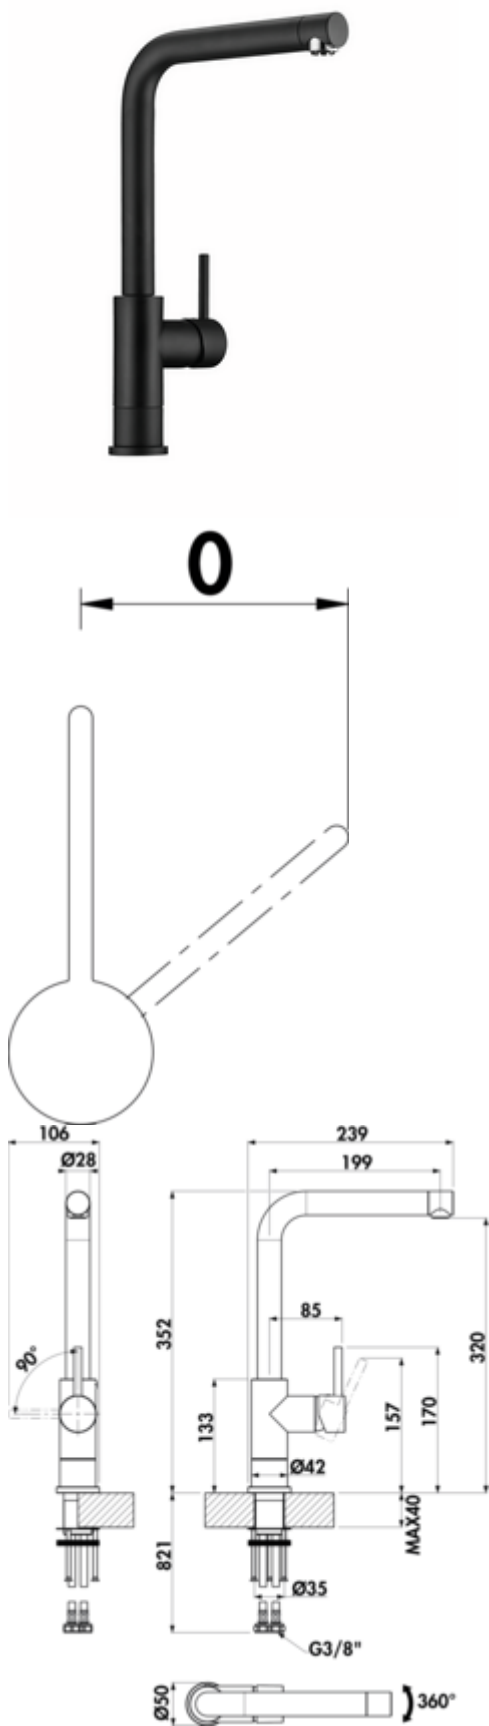

LINEA Arco 5 window fitting

Product number: 5011335
Configuration: black matt, low pressure

Configuration options

- 5011330 | chrome, high pressure
- 5011331 | stainless steel finish, high pressure
- 5011332 | black matt, high pressure
- 5011333 | chrome, low pressure
- 5011334 | stainless steel finish, low pressure
- 5011335 | black matt, low pressure

- ✓ Sink faucet
- ✓ low pressure
- ✓ with swivelling outlet

Single lever mixer. With swivelling outlet, laminar aerator and ceramic cartridge.

- height when tilted only 45 mm
- swivel range 360°
- drill Ø 35 mm

BELGAQUA