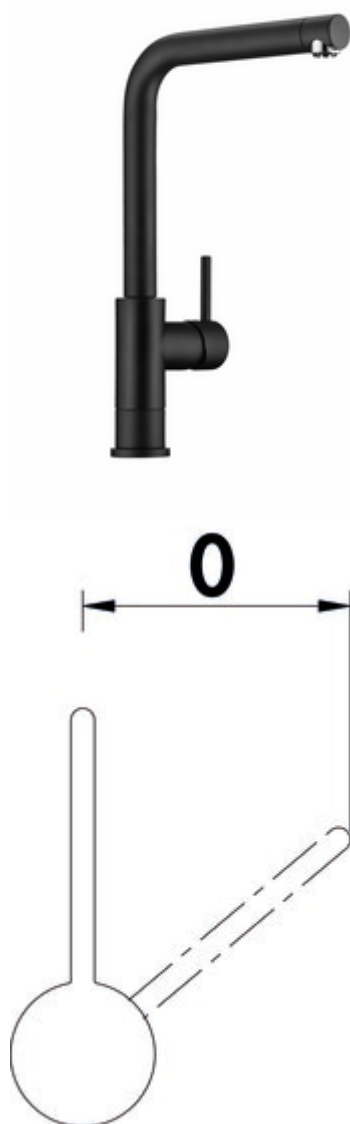

LINEA Arco 5 window fitting

Product number: 5011335

Configuration: black matt, low pressure

Configuration options

5011330 | chrome, high pressure

5011331 | stainless steel finish, high pressure

5011332 | black matt, high pressure

5011333 | chrome, low pressure

5011334 | stainless steel finish, low pressure

5011335 | black matt, low pressure

- ✓ Sink faucet
- ✓ low pressure
- ✓ Swivelling

Single lever mixer. With swivelling outlet, laminar aerator and ceramic cartridge.

— height when tilted only 45 mm

— swivel range 360°

— drill Ø 35 mm

BELGAQUA

[more infos...](#)

Technical data

Article type	Sink faucet	Type of fitting	Single lever faucet
Brand	LINEA	Operating pressure	low pressure
Number of handles	1	Width	239 mm
Total installation height	352 mm	Material	brass
Outreach	199 mm	Surface/coating	powder coated
Outlet	Swivelling	Worktop thickness	40 mm
Discharge height	320 mm	Window fitting	Yes
Operating mode	Lever	Number of tap holes	1
Drilling diameter	35 mm	Cartridge size	35 mm
Handle position	right	Height tilted	45 mm
Manufacturer's warranty	5 years manufacturer's warranty (except on wearing parts) 10-year after-sales guarantee on spare parts Your claim to customer service during the warranty period will be settled individually by agreement.	Connection type	G 3/8" F
Cartridge with ceramic sealing discs	Yes	Connection size	DN 15
Swivel range outlet	360°	Connection hoses	900 mm
Factory customer service	No		