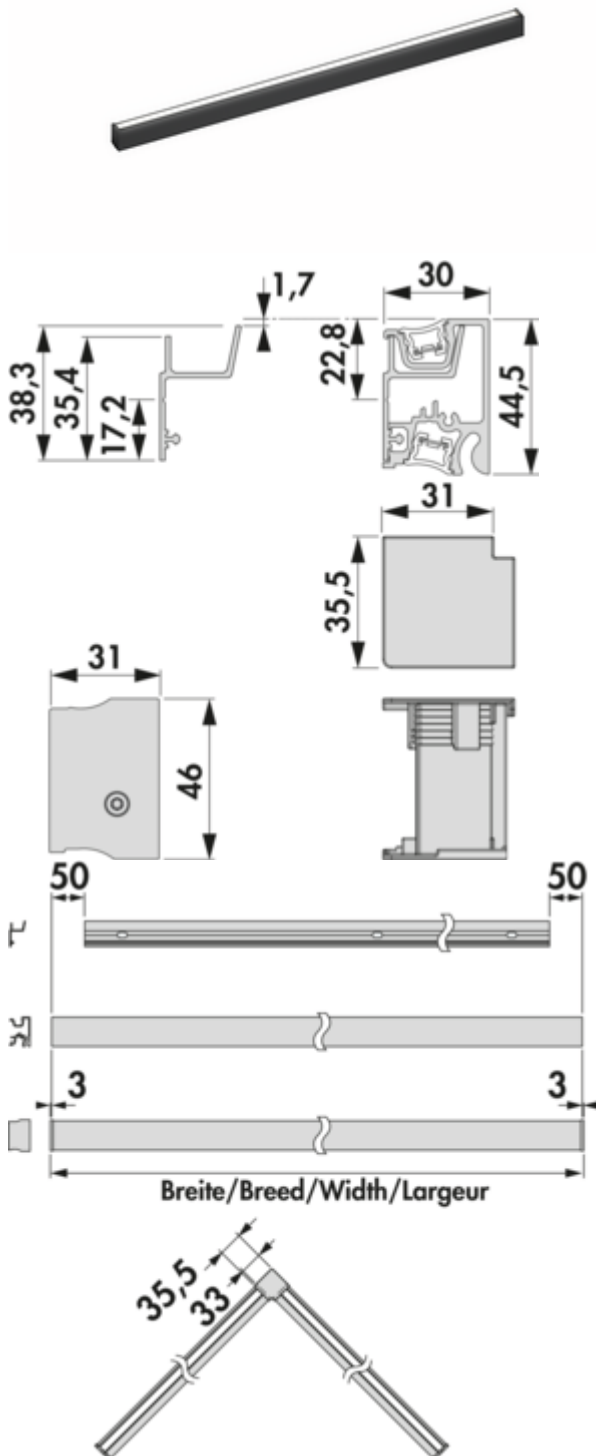

Lucento profile system

Product number: 7062453

Configuration: 2600mm, 50.96 W, black

Configuration options

7062450 | 1200mm, 23.52 W, black

7062451 | 1500mm, 29.4 W, black

7062452 | 1800mm, 35.28 W, black

7062453 | 2600mm, 50.96 W, black

- ✓ Rail system
- ✓ Material: aluminium
- ✓ angular

Universally applicable profile system made of black anodised aluminium for living areas, kitchens or bathrooms.

— profile with LED lighting and light diffuser

— stepless control of the light colour from 2700 K warm white to 6500 K cold white — 24 V

Set consisting of:

- base profile
- wall profile
- 2 x cover profiles
- 2 x LED strip 9.8 watts per metre, each with 2 x 2000 mm supply cable (1200 and 1500 mm only one)
- strain relief for LED strip
- fittings bag with 2 end caps and 1 inside corner
- fittings bag wall mounting **This product contains a light source with the energy efficiency class C.**

[more infos...](#)

Technical data

Article type	Rail system	Shape	angular
Height	44,5 mm	Length of the supply line (primary)	2.000 mm
Width	2.600 mm	Illuminant included	Yes
Material	aluminium	Dimmer	Yes
Field of use & application	Inside	Lighting	Yes