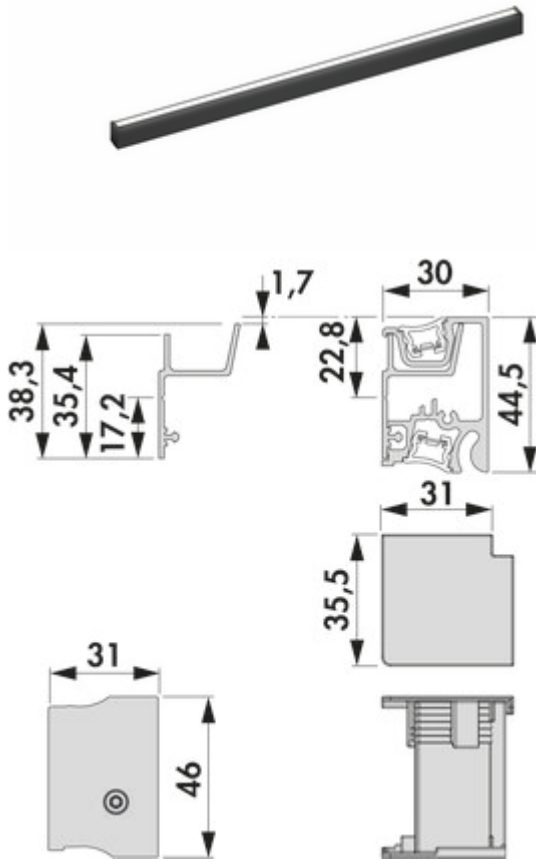

Lucento profile system

Product number: 7062453

Configuration: 2600mm, 50.96 W, black

Configuration options

7062450 | 1200mm, 23.52 W, black

7062451 | 1500mm, 29.4 W, black

7062452 | 1800mm, 35.28 W, black

7062453 | 2600mm, 50.96 W, black

- ✓ Rail system
- ✓ Material: aluminium
- ✓ angular

Universally applicable profile system made of black anodised aluminium for living areas, kitchens or bathrooms.

- profile with LED lighting and light diffuser
- stepless control of the light colour from 2700 K warm white to 6500 K cold white — 24 V

Set consisting of:

- base profile
- wall profile
- 2 x cover profiles
- 2 x LED strip 9.8 watts per metre, each with 2 x 2000 mm supply cable (1200 and 1500 mm only one)
- strain relief for LED strip
- fittings bag with 2 end caps and 1 inside corner
- fittings bag wall mounting This product contains a light source with the energy efficiency class C.

[more infos...](#)

Technical data

Article type	Rail system	Length of the supply line (primary)	2.000 mm
Width	2.600 mm	Illuminant included	Yes
Material	aluminium	Dimmer	Yes
Field of use & application	Inside	Lighting	Yes
Shape	angular		