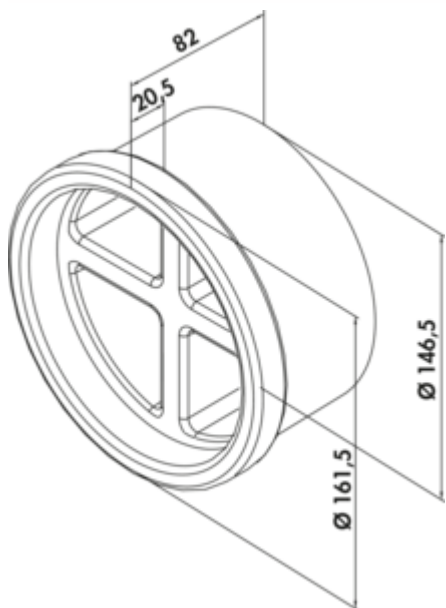

## PRIME flow P-MRBS 150 wall conduct construction set

Product number: 4051029  
 Configuration: white/light grey

### Configuration options

4051029 | white/light grey

- ✓ Accessory
- ✓ Wall mounting
- for on-site installation and in preparation for wall conduct installation
- connection of round pipe and round pipe bends

Set consisting of:

- 1 x P-RRO 150 round pipe, 500 mm
- 1 x wall connection sleeve
- 2 x hard foam plugs

[more infos...](#)

### Technical data

|                 |               |                    |                                 |
|-----------------|---------------|--------------------|---------------------------------|
| Article type    | Accessory     | Shape              | round                           |
| Brand           | PRIME flow    | System dimension   | 150                             |
| Width           | 220 mm        | Output drive       | round                           |
| Mounting/Fixing | Wall mounting | Ventilation system | COMPAIR PRIME flow <sup>®</sup> |