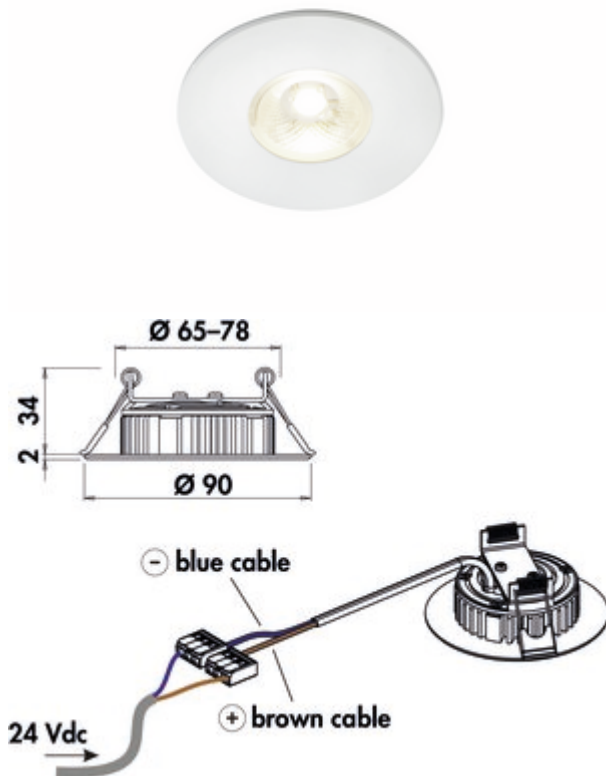

EXO LED

Product number: 7063374

Configuration: single lamp without switch

Configuration options

7063374 | single lamp without switch

- ✓ Built-in lamp
- ✓ Ceiling/unit top/kitchen island lamp
- ✓ 3000 K warm white

Built-in lamp, ceiling lamp. Light fixture made of diecast aluminium, white, powerful COB light source, central beam optics.

Individual lamp without switch

- 4.4 watt, 24 V, 3000 K warm white
- dimming function: brightness continuously dimmable (only in combination with 7063375)
- max. 105 lumen/watt
- IP20
- with spring clips for installation in cavity ceilings
- supply line 2000 mm
- cable length secondary 150 mm supply line
- drill-Ø 65–78 mm
- installation depth 34 mm
- connection to LED converter 2430 (7062250)

This product contains a light source with the energy efficiency class E.

[more infos...](#)

Technical data

Article type	Luminaire	Illuminant included	Yes
Energy efficiency class	E	Housing colour	white
Transformer / converter required	Yes, must be ordered separately	Colour temperature	3000 K warm white
Protection class	IP20	Type of dimming	brightness continuously dimmable
Mounting/Fixing	Base unit installation (wall unit/ shelf) installation Ceiling mounting	Illuminant type	LED
Material housing	Die-cast aluminium	Replaceable illuminant	No
Length of connection cable (secondary)	150 mm	Light yield	105 lumen/watt
Switch	No	With spring clips for installation in cavity ceilings	Yes
Shape	round	Design	Built-in lamp Ceiling/unit top/kitchen island lamp
Length of the supply line (primary)	2.000 mm	Dimming function (composite)	brightness continuously dimmable
Outer diameter	90 mm	Illuminant power	4.4 watts
Installation depth	34 mm