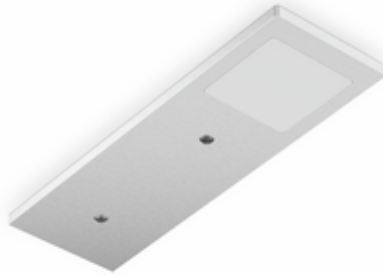

Forato LED aluminium coloured

Product number: 7062380

Configuration: single lamp without switch, 4000 K neutral white

Configuration options

- 7062350 | single lamp without switch, 3000 K warm white
- 7062351 | single lamp w. s. d., 3000 K warm white
- 7062352 | set-2, 3000 K warm white
- 7062353 | set-3, 3000 K warm white
- 7062354 | set-5, 3000 K warm white
- 7062380 | single lamp without switch, 4000 K neutral white
- 7062381 | single lamp w. s. d., 4000 K neutral white
- 7062382 | set-2, 4000 K neutral white
- 7062383 | set-3, 4000 K neutral white
- 7062384 | set-5, 4000 K neutral white

✓ Under-cabinet/niche light

✓ 4000 K neutral white

✓ 3 watts

Lamp for mounting from below Aluminium housing, aluminium coloured. Illumination without visible LED points with integrated switch. (screwed through)

Individual lamp without or with switch and dimmer (w. s. d.)

- 3 watt, 12 V, two colour ranges: 3000 K warm white, 4000 K neutral white
- 85 lumen/watt
- 200 mm supply line, 1800 mm connecting line with mini-plug-in system

This product contains a light source with the energy efficiency class F.

[more infos...](#)

Technical data

Article type	Luminaire	Housing colour	aluminium
Width	185 mm	Colour temperature	4000 K neutral white
Energy efficiency class	F	Plug-in system	with mini plug-in system
Transformer / converter required	Yes, must be ordered separately	Illuminant type	LED
Mounting/Fixing	Base unit installation (wall unit/ shelf) can be screwed down	Replaceable illuminant	No
Material housing	aluminium	Light yield	85 lumen/watt
Length of connection cable (secondary)	1.800 mm	Homogeneous light field without visible LED points	Yes
Switch	No	Touch function	Yes
Shape	angular	Design	Under-cabinet/niche light
Length of the supply line (primary)	200 mm	Dimming function (composite)	Yes
Illuminant included	Yes	Illuminant power	3 watts
Dimmer	Yes		