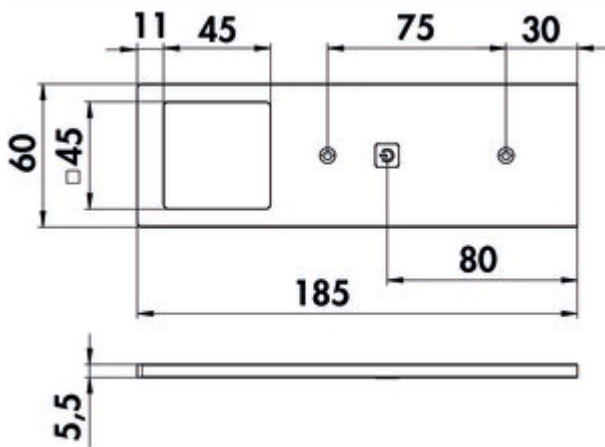

✓ Under-cabinet/niche light

✓ 4000 K neutral white

✓ 3 watts

Lamp for mounting from below Aluminium housing, aluminium coloured. Illumination without visible LED points with integrated switch. (screwed through)

Individual lamp without or with switch and dimmer (w. s. d.)

- 3 watt, 12 V, two colour ranges: 3000 K warm white, 4000 K neutral white
- 85 lumen/watt
- 200 mm supply line, 1800 mm connecting line with mini-plug-in system

This product contains a light source with the energy efficiency class F.

[more infos...](#)

Technical data

Article type	Luminaire	Housing colour	aluminium
Width	185 mm	Colour temperature	4000 K neutral white
Energy efficiency class	F	Plug-in system	with mini plug-in system
Transformer / converter required	Yes, must be ordered separately	Illuminant type	LED
Mounting/Fixing	Base unit installation (wall unit/ shelf) can be screwed down	Replaceable illuminant	No
Material housing	aluminium	Light yield	85 lumen/watt
Length of connection cable (secondary)	1.800 mm	Homogeneous light field without visible LED points	Yes
Switch	No	Touch function	Yes
Shape	angular	Design	Under-cabinet/niche light
Length of the supply line (primary)	200 mm	Dimming function (composite)	Yes
Illuminant included	Yes	Illuminant power	3 watts
Dimmer	Yes		