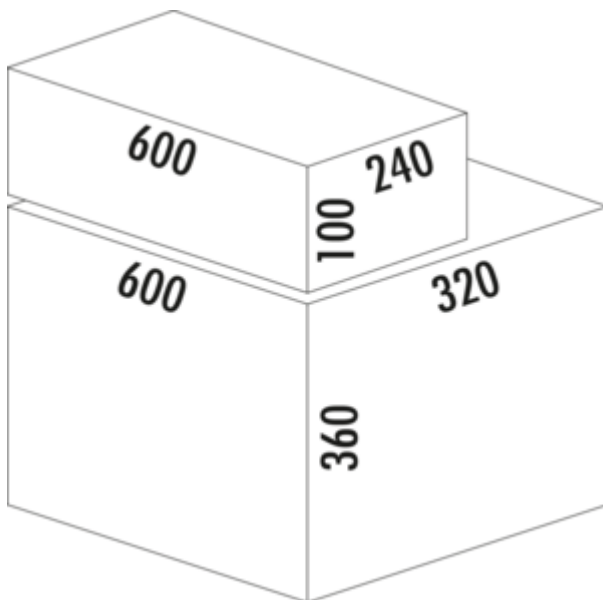

Cox® Base 360 K/600-2 with Base-Board

Product number: 8013802

Configuration: without bio lid, anthracite, H 460 mm

Configuration options

8012802 | without bio lid, light grey, H 460 mm

8012803 | with bio lid, light grey, H 460 mm

8013802 | without bio lid, anthracite, H 460 mm

8013803 | with bio lid, anthracite, H 460 mm

- ✓ Front pull-out system
- ✓ full pull-out
- ✓ 31 l
 - guide rail depth 470 mm
 - waste capacity 31 (2 x 15.5) l
 - technology: full pull-out
 - fitting: cabinet wall and front panel
 - for 16/19 mm side walls
 - **with soft retraction and damping**
 - **installation depth 320 mm**
 - 1x2.7 l and 1x1.2 l storage boxes and 4 brackets included

[more infos...](#)

Technical data

Article type	Waste collection system	Total volume	31 l
Height	360 mm	Volume/content container 1	15,5 l
Width	600 mm	Volume/content container 2	15,5 l
Mounting/Fixing	cabinet wall front panel	Soft closing	Yes
Installation_height_list	460 mm	Design	Front pull-out system
Cabinet width	600 mm	Volume/Content container	15,5/15,5
Shape	angular	Organic lid	No
Installation depth	320 mm	Guide rail depth	470 mm
Material container	plastic	Volume/capacity drawer container 1	2.7 l
Cover	No	Volume/capacity drawer container 2	1,2 l
Number of containers	2	Locking mechanism	With damper
Opening technology	full pull-out		