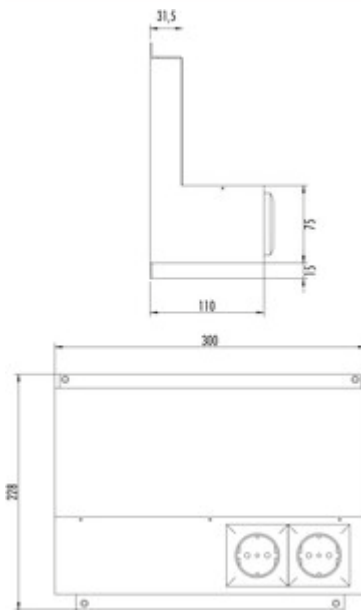

transFORM Powerbox

Product number: 8041230

Configuration: black matt

Configuration options

8041230 | black matt

- ✓ Rail system
- ✓ angular

With integrated double socket. Powder-coated.

Powerbox consisting of:

- 2 sockets with earthing contact
- 2000 mm mains connection line
- 120 x 300 x 80 mm (H x W x D)
- cable connection on the back of the box

[more infos...](#)

Technical data

Article type	Rail system	Field of use & application	Inside
Width	300 mm	Shape	angular
Cable outlet	cable outlet back	Length of the supply line (primary)	2.000 mm
Surface/coating	powder coated	Version sockets	2 x earthed plug socket