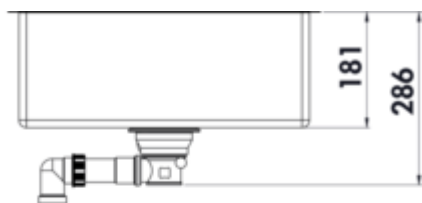

## Corno Basso 4

Product number: 1013143

Configuration: stainless steel

### Configuration options

1013143 | stainless steel

1041116 | set (set and Arco 1 faucet)

- ✓ Built-in sink
- ✓ Flush mounted sink
- ✓ Sub-structure bowl

Built-in/sub-structure sink. Single bowl. 3½" drain and spill-over fitting. When using the mounting brackets supplied, the installation width required increases by approx. 30 mm per side in case of the sub-structure sink.

### Flat edge: also suitable for flush installation

— cut-out dimensions ca. 530 x 430 mm (built-in sink)

— cut-out dimensions ca. 500 x 400 mm (substructure sink)

[more infos...](#)

## Technical data

Article type	Sink	Main sink width	500 mm
Height	286 mm	Height main sink	181 mm
Width	540 mm	Depth main sink	400 mm
Material	stainless steel	Flushing radius (R)	10
Note	when using the mounting brackets supplied, the installation width required increases by approx. 30 mm per side in case of the sub-structure sink	Maximum worktop material thickness	40 mm
Cabinet width	600 mm	Material thickness worktop minimum	10 mm
Cut-out dimension	approx. 530 x 430 mm (built-in sink) approx. 500 x 400 mm (substructure sink)	Armature bench	No
Worktop thickness	The sinks are suitable for worktop thicknesses from 10–40 mm (built-in sink) and from 20 mm (sub-structure sink)	Number of sinks	1 main sink
Excenter fitting	Drain and spill-over fitting	Number of overflow points	1
Valve type	3½" basket strainer valve flush	Sound insulation	Yes
Overflow	Overflow in the main basin	Pelvic inner radius (R)	12
Installation variant	Built-in sink Flush mounted sink Sub-structure bowl		