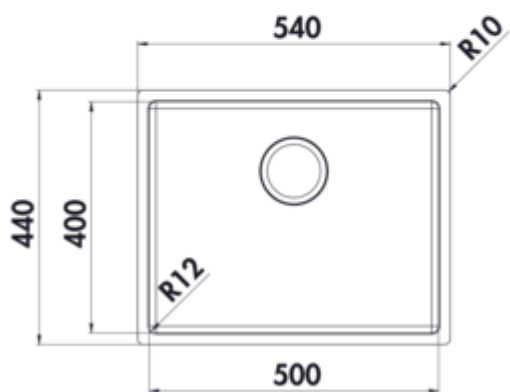

## Corno Basso 4

Product number: 1013143

Configuration: stainless steel

### Configuration options

1013143 | stainless steel

1041116 | set (set and Arco 1 faucet)

- ✓ Built-in sink
- ✓ Flush mounted sink
- ✓ Sub-structure bowl

Built-in/sub-structure sink. Single bowl. 3½" drain and spill-over fitting. When using the mounting brackets supplied, the installation width required increases by approx. 30 mm per side in case of the sub-structure sink.

### Flat edge: also suitable for flush installation

— cut-out dimensions ca. 530 x 430 mm (built-in sink)

— cut-out dimensions ca. 500 x 400 mm (substructure sink)

[more infos...](#)

## Technical data

Article type	Sink	Main sink width	500 mm
Height	286 mm	Height main sink	181 mm
Width	540 mm	Depth main sink	400 mm
Material	stainless steel	Flushing radius (R)	10
Note	when using the mounting brackets supplied, the installation width required increases by approx. 30 mm per side in case of the sub-structure sink	Maximum worktop material thickness	40 mm
Cabinet width	600 mm	Material thickness worktop minimum	10 mm
Cut-out dimension	approx. 530 x 430 mm (built-in sink) approx. 500 x 400 mm (substructure sink)	Armature bench	No
Worktop thickness	The sinks are suitable for worktop thicknesses from 10–40 mm (built-in sink) and from 20 mm (sub-structure sink)	Number of sinks	1 main sink
Excenter fitting	Drain and spill-over fitting	Number of overflow points	1
Valve type	3½" basket strainer valve flush	Sound insulation	Yes
Overflow	Overflow in the main basin	Pelvic inner radius (R)	12
Installation variant	Built-in sink Flush mounted sink Sub-structure bowl		