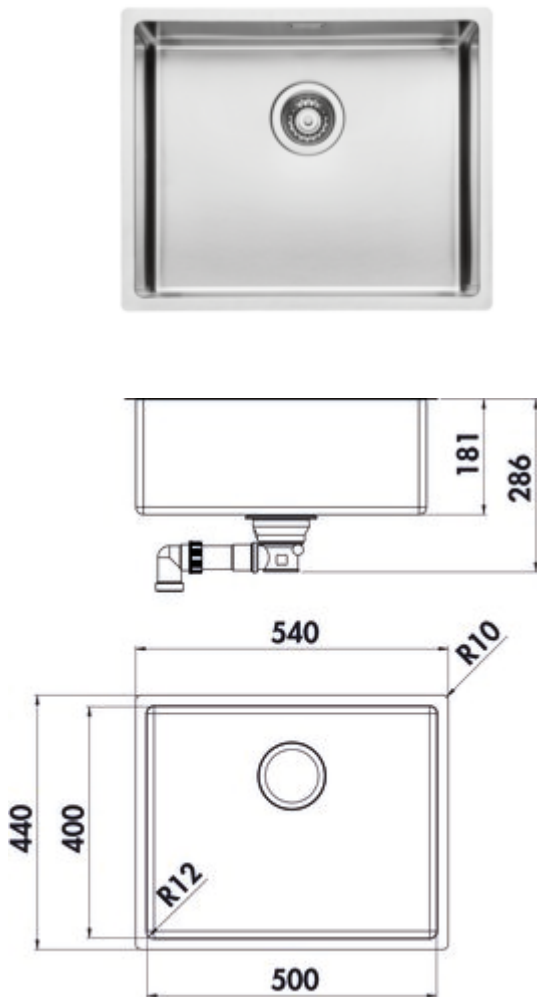

Corno Basso 4

Product number: 1013143
Configuration: stainless steel

Configuration options

1013143 | stainless steel
1041116 | set (set and Arco 1 faucet)

- ✓ Built-in sink
- ✓ Flush mounted sink
- ✓ Sub-structure bowl

Built-in/sub-structure sink. Single bowl. 3½" drain and spill-over fitting. When using the mounting brackets supplied, the installation width required increases by approx. 30 mm per side in case of the sub-structure sink.

Flat edge: also suitable for flush installation

- cut-out dimensions ca. 530 x 430 mm (built-in sink)
- cut-out dimensions ca. 500 x 400 mm (substructure sink)

[more infos...](#)

Technical data

Article type	Sink	Main sink width	500 mm
Width	540 mm	Height main sink	181 mm
Material	stainless steel	Depth main sink	400 mm
Note	when using the mounting brackets supplied, the installation width required increases by approx. 30 mm per side in case of the sub-structure sink	Flushing radius (R)	10
Cabinet width	600 mm	Maximum worktop material thickness	40 mm
Cut-out dimension	approx. 530 x 430 mm (built-in sink) approx. 500 x 400 mm (substructure sink)	Material thickness worktop minimum	10 mm
Worktop thickness	The sinks are suitable for worktop thicknesses from 10–40 mm (built-in sink) and from 20 mm (sub-structure sink)	Armature bench	No
Excenter fitting	Drain and spill-over fitting	Number of sinks	1 main sink
Valve type	3½" basket strainer valve flush	Number of overflow points	1
Overflow	Overflow in the main basin	Sound insulation	Yes
Installation variant	Built-in sink Flush mounted sink Sub-structure bowl	Pelvic inner radius (R)	12

Accessories

1014047	Rotational knob excenter fitting, Accessory, for Corno Basso 2–5
1013044	Drip tray large, Accessory, stainless steel
1013043	Drip tray small, Accessory, stainless steel
1013045	Cutting board made of plastic, white
1013041	Filo dish drainer, Accessory, stainless steel
1013059	Pull knob excenter fitting, Accessory, for Corno Basso sinks