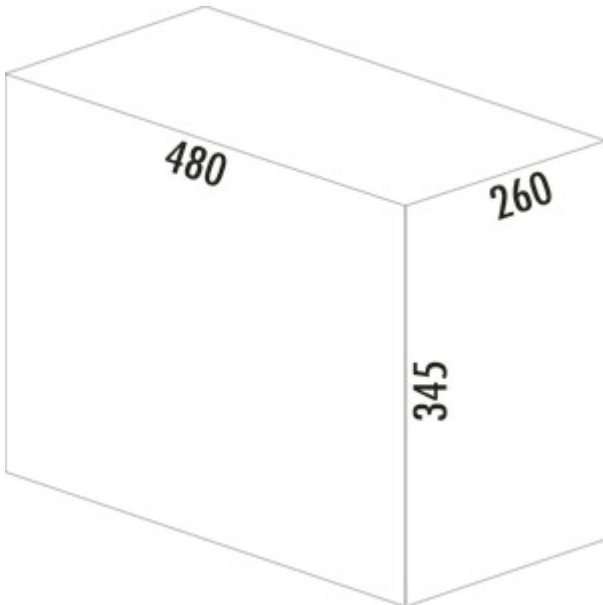

## WESCO® Profiline Double-Boy® 345 S/300-2

Product number: 8012075

Configuration: with bio lid, anthracite

### Configuration options

8012075 | with bio lid, anthracite

- ✓ Pull-out technology for rotating doors
- ✓ full pull-out
- ✓ 24 l
- waste capacity 24 (1 x16/1 x 8) liters
- technology: full pull-out
- frame/guide silver
- complete lid anthracite
- fitting: cabinet bottom
- the ideal space saver with an installation height of only 345 mm

### Technical data

Article type	Waste collection system	Lid type(s)	Complete lid
Brand	WESCO®	Number of containers	2
Width	260 mm	Opening technology	full pull-out
Mounting/Fixing	cabinet bottom	Total volume	24 l
Cabinet width	300 mm	Volume/content container 1	16 l
Shape	angular	Volume/content container 2	8 l
Frame colour	silver	Colour guide	silver
Material lid	plastic	Colour container lid	green
Material container	plastic	Design	Pull-out technology for rotating doors
Colour total cover	anthracite	Volume/Content container	16/8
Cover	Yes	Organic lid	Yes