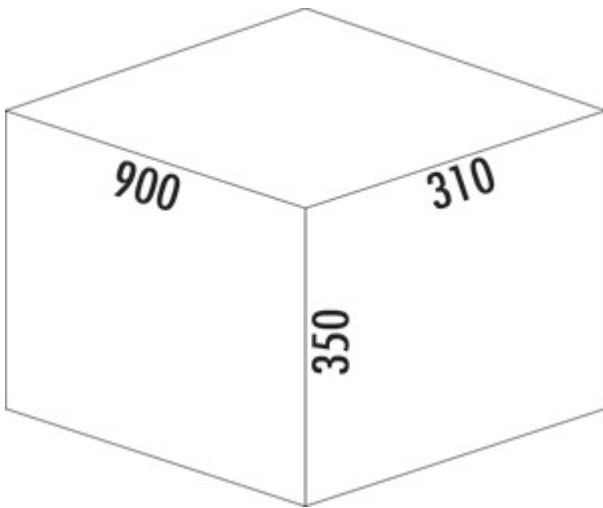

Cox Stand-UP® 350 K/900-3

Product number: 8013422

Configuration: anthracite, H 350 mm

Configuration options

8013422 | anthracite, H 350 mm

- ✓ Existing pull-outs
- ✓ 30.5 l
- ✓ Number of containers: 3

For mounting on existing pull-outs with a shortened nominal depth of 400 mm. The 900 mm-wide Cox®-Stand-UP® waste system is supplied with a matching fixed complete lid for the cabinet. This creates additional practical storage space alongside the waste system in the pull-out.

- maximum frame height (dimension from the bottom of the drawer to the top edge of the frame) 245 mm
- minimum installation depth (internal dimension of the drawer) 310 mm
- waste volume 30.5 (2 x 7.5/1 x 15.5) litres
- total height 350 mm
- installation height without complete lid 340 mm
- installation depth of the complete lid 400 mm
- width of the complete lid 900 mm
- complete lid can be mounted behind the upper front to save space
- bucket height 326 mm

[more infos...](#)

Technical data

Article type	Waste collection system	Lid type(s)	Complete lid
Height	350 mm	Number of containers	3
Width	900 mm	Total volume	30.5 l
Mounting/Fixing	on existing pull-outs	Volume/content container 1	7,5 l
Further	maximum frame height (dimension from the bottom of the drawer to the top edge of the frame) 245 mm	Volume/content container 2	7,5 l
Installation_height_list	without complete lid 340 mm	Volume/content container 3	15,5 l
Cabinet width	900 mm	Colour guide	anthracite
Shape	angular	Design	Existing pull-outs
Frame colour	anthracite	Volume/Content container	7,5/7,5/15,5
Material container	plastic	Guide rail depth	400 mm
Colour total cover	anthracite	Bucket height	326 mm
Cover	Yes		