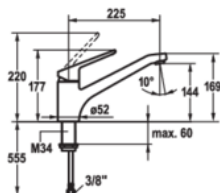

KWC Isla 1

Product number: 5022212

Configuration: chrome, high pressure

Configuration options

5022212 | chrome, high pressure

5022213 | chrome, low pressure

- ✓ Sink faucet
- ✓ high pressure
- ✓ Swivelling

Single lever mixer. With swivelling/pull-out outlet and ceramic cartridge.

— swivel range 160°

— drill Ø 35 mm

[more infos...](#)

Technical data

| | | | |
|--------------------------------------|---|---------------------------------|---------------------|
| Article type | Sink faucet | Factory customer service | Yes |
| Brand | KWC | Type of fitting | Single lever faucet |
| Number of handles | 1 | Operating pressure | high pressure |
| Total installation height | 177 mm | Width | 52 mm |
| Outreach | 225 mm | Material | brass |
| Outlet | Swivelling | Hose thread | 3/8" |
| Discharge height | 144 mm | Worktop thickness | 60 mm |
| Operating mode | Lever | Number of tap holes | 1 |
| Drilling diameter | 35 mm | Convertible jet/shower | No |
| Handle position | top | Spring-guided hose shower | No |
| Manufacturer's warranty | 5 years manufacturer's warranty 10-year after-sales guarantee on spare parts | Angle of inclination of aerator | 10 ° |
| Cartridge with ceramic sealing discs | Yes | Temperature adjustable | Yes |
| Swivel range outlet | 160° | | |

Dimensional sketch (PDF)

KWC ISLA

KWC

| KWC-Nr. | Oberfläche |
|-----------------------------------|------------|
| 10.371.023.000FL | ganzchrom |
| A 225, flexible Anschlusschläuche | |

Küche

Hebelmischer

- Schwenkauslauf 160°
 - Neoperl® Cascade®
- KWC Steuerpatrone M 35 H
 - mit Keramikscheibentechnik
 - Auslaufmenge und Temperatur stufenlos einstellbar
- Flexible Anschlusschläuche 3/8"
- Befestigung mit Gewindestutzen M34 x 1
- Tischbohrung ø35 mm