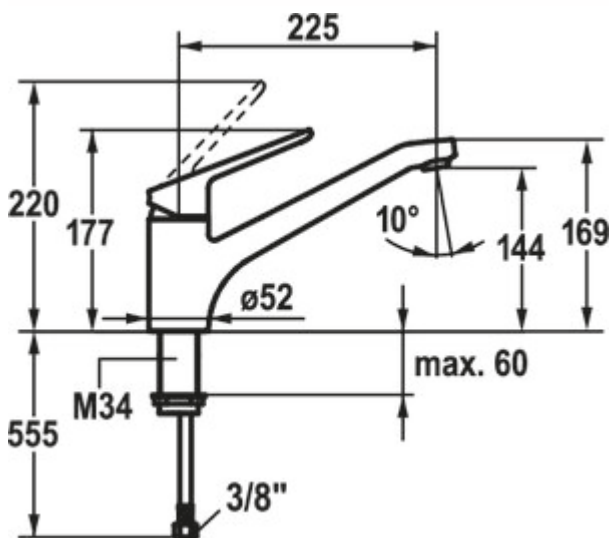

KWC Isla 1

Product number: 5022212

Configuration: chrome, high pressure

Configuration options

5022212 | chrome, high pressure

5022213 | chrome, low pressure

- ✓ Sink faucet
- ✓ high pressure
- ✓ Swivelling

Single lever mixer. With swivelling/pull-out outlet and ceramic cartridge.

— swivel range 160°

— drill Ø 35 mm

[more infos...](#)

Technical data

| | | | |
|--------------------------------------|---|---------------------------------|---------------------|
| Article type | Sink faucet | Factory customer service | Yes |
| Brand | KWC | Type of fitting | Single lever faucet |
| Number of handles | 1 | Operating pressure | high pressure |
| Total installation height | 177 mm | Width | 52 mm |
| Outreach | 225 mm | Material | brass |
| Outlet | Swivelling | Hose thread | 3/8" |
| Discharge height | 144 mm | Worktop thickness | 60 mm |
| Operating mode | Lever | Number of tap holes | 1 |
| Drilling diameter | 35 mm | Convertible jet/shower | No |
| Handle position | top | Spring-guided hose shower | No |
| Manufacturer's warranty | 5 years manufacturer's warranty 10-year after-sales guarantee on spare parts | Angle of inclination of aerator | 10 ° |
| Cartridge with ceramic sealing discs | Yes | Temperature adjustable | Yes |
| Swivel range outlet | 160° | | |

Dimensional sketch (PDF)

KWC ISLA

KWC

| KWC-Nr. | Oberfläche |
|-----------------------------------|------------|
| 10.371.023.000FL | ganzchrom |
| A 225, flexible Anschlusschläuche | |

Küche

Hebelmischer

- Schwenkauslauf 160°
 - Neoperl® Cascade®
- KWC Steuerpatrone M 35 H
 - mit Keramikscheibentechnik
 - Auslaufmenge und Temperatur stufenlos einstellbar
- Flexible Anschlusschläuche 3/8"
- Befestigung mit Gewindestutzen M34 x 1
- Tischbohrung ø35 mm