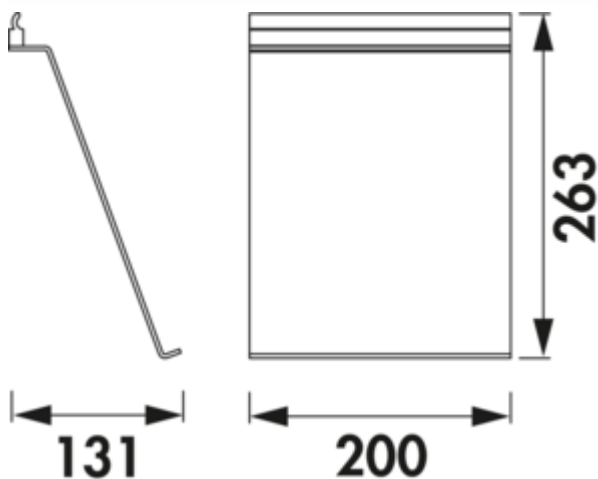

### Configuration options

7062461 | black

✓ Rail system

✓ Material: aluminium

Shelf for tablets for the Lucento profile system.

— high-quality aluminium design

— simply hook into the profile

— width 200 mm

— height 263 mm

[more infos...](#)

### Technical data

Article type	Rail system	Material	aluminium
Height	263 mm	Field of use & application	Inside
Width	200 mm		