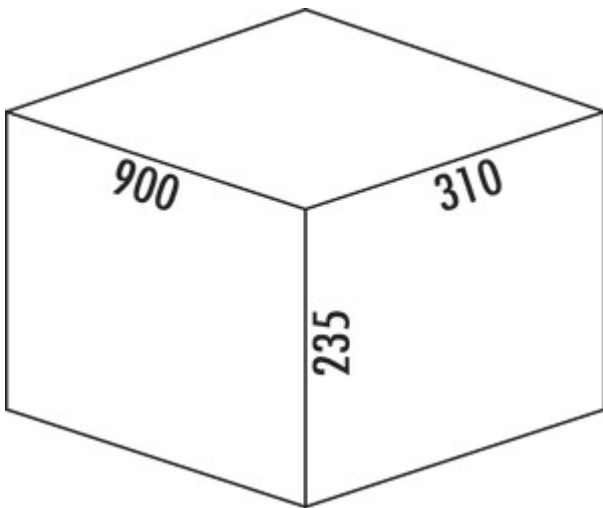

## Cox<sup>®</sup> Box 235 K/900-3

Product number: 8012455

Configuration: with bio lid, light grey

### Configuration options

8012454 | without bio lid, light grey

8012455 | with bio lid, light grey

- ✓ Existing pull-outs
- ✓ full pull-out
- ✓ 30 l

For installation on existing pull-outs. With non-slip inlay mat and fixed complete lid.

— waste capacity 30 (3 x 10) liters

— bucket height 216 mm

— total height 235 mm

— The complete lid can be mounted behind the top front to save space.

[more infos...](#)

### Technical data

Article type	Waste collection system	Number of containers	3
Height	235 mm	Opening technology	full pull-out
Width	900 mm	Total volume	30 l
Mounting/Fixing	on existing pull-outs	Volume/content container 1	10 l
Cabinet width	900 mm	Volume/content container 2	10 l
Shape	angular	Volume/content container 3	10 l
More parts	non-slip inlay mat	Colour container lid	light grey/green
Material lid	metal	Design	Existing pull-outs
Material container	plastic	Volume/Content container	10/10/10
Colour total cover	silver	Organic lid	Yes
Cover	Yes	Retractable total cover	No
Lid type(s)	Complete lid	Bucket height	216 mm