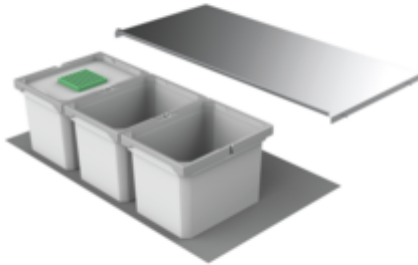

## Cox<sup>®</sup> Box 235 K/900-3

Product number: 8012455

Configuration: with bio lid, light grey

### Configuration options

8012454 | without bio lid, light grey

8012455 | with bio lid, light grey

- ✓ Existing pull-outs
- ✓ full pull-out
- ✓ 30 l

For installation on existing pull-outs. With non-slip inlay mat and fixed complete lid.

— waste capacity 30 (3 x 10) liters

— bucket height 216 mm

— total height 235 mm

— The complete lid can be mounted behind the top front to save space.

[more infos...](#)

### Technical data

Article type	Waste collection system	Number of containers	3
Height	235 mm	Opening technology	full pull-out
Width	900 mm	Total volume	30 l
Mounting/Fixing	on existing pull-outs	Volume/content container 1	10 l
Cabinet width	900 mm	Volume/content container 2	10 l
Shape	angular	Volume/content container 3	10 l
More parts	non-slip inlay mat	Colour container lid	light grey/green
Material lid	metal	Design	Existing pull-outs
Material container	plastic	Volume/Content container	10/10/10
Colour total cover	silver	Organic lid	Yes
Cover	Yes	Retractable total cover	No
Lid type(s)	Complete lid	Bucket height	216 mm