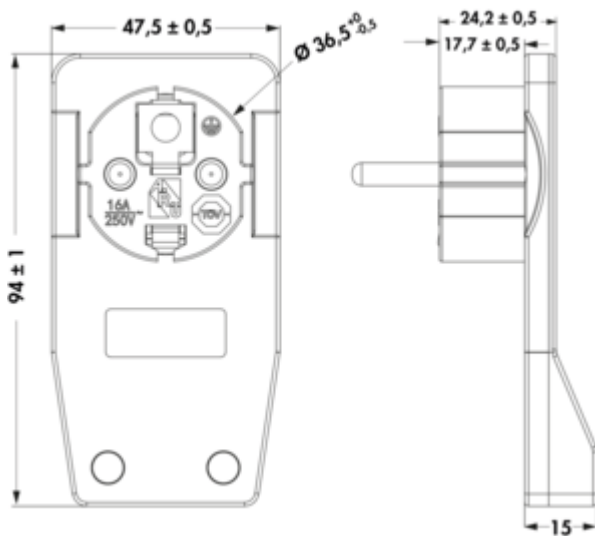

Flat plug

Product number: 7012020

Configuration: white

Configuration options

7012020 | white

✓ Plug

Flat plug, loose for the screw mounting.

Only 15 mm deep, extremely flat for reliable contact in the smallest space.

— 3500 W/16 A

[more infos...](#)

Technical data

Article type	Plug	Max. connected load	3500 watt
Plug type	Flat plug	Rated current	16 A