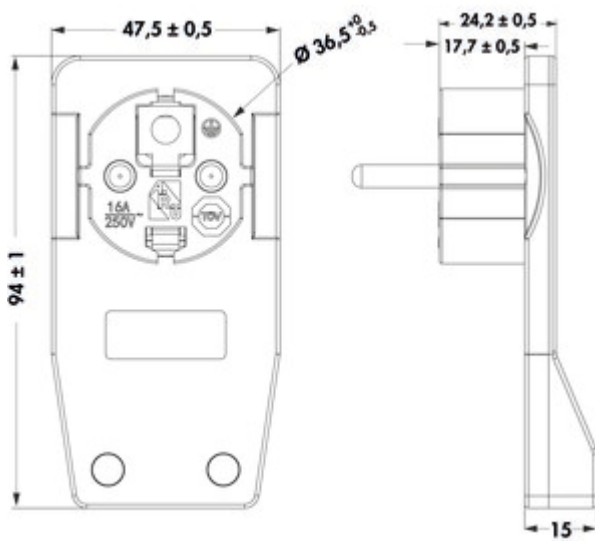

#### ✓ Plug

Flat plug, loose for the screw mounting.

Only 15 mm deep, extremely flat for reliable contact in the smallest space.

— 3500 W/16 A

[more infos...](#)

### Technical data

Article type	Plug	Max. connected load	3500 watt
Plug type	Flat plug	Rated current	16 A